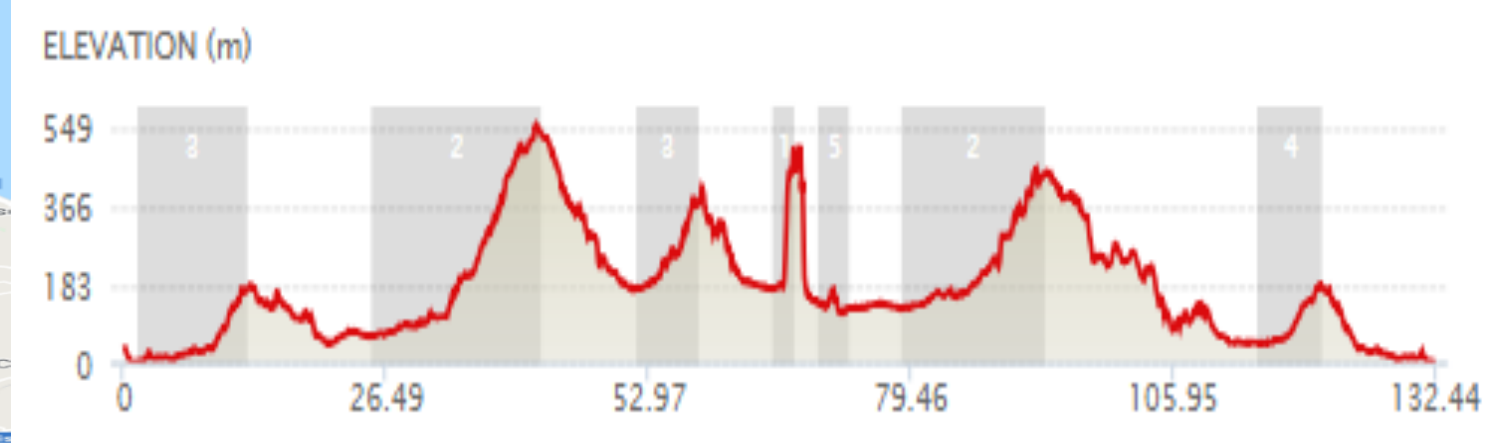

### Urbino via Pieve di Cagni - 105km

START ELEVATION	MAX ELEVATION	GAIN	CLIMBS ON ROUTE
46 M	526 M	1974 M	2 1 2

HARD TOUR 7

### San Marino 105km

START ELEVATION	MAX ELEVATION	GAIN	CLIMBS ON ROUTE
51 M	692 M	1702 M	2 1 1 3

HARD TOUR 8

### Carpegna 115km

START ELEVATION	MAX ELEVATION	GAIN	CLIMBS ON ROUTE
45 M	745 M	1447 M	1 1 1

HARD TOUR 9

### Furlo - 130km

START ELEVATION	MAX ELEVATION	GAIN	CLIMBS ON ROUTE
46 M	557 M	2293 M	1 2 2 1 1

HARD TOUR 10