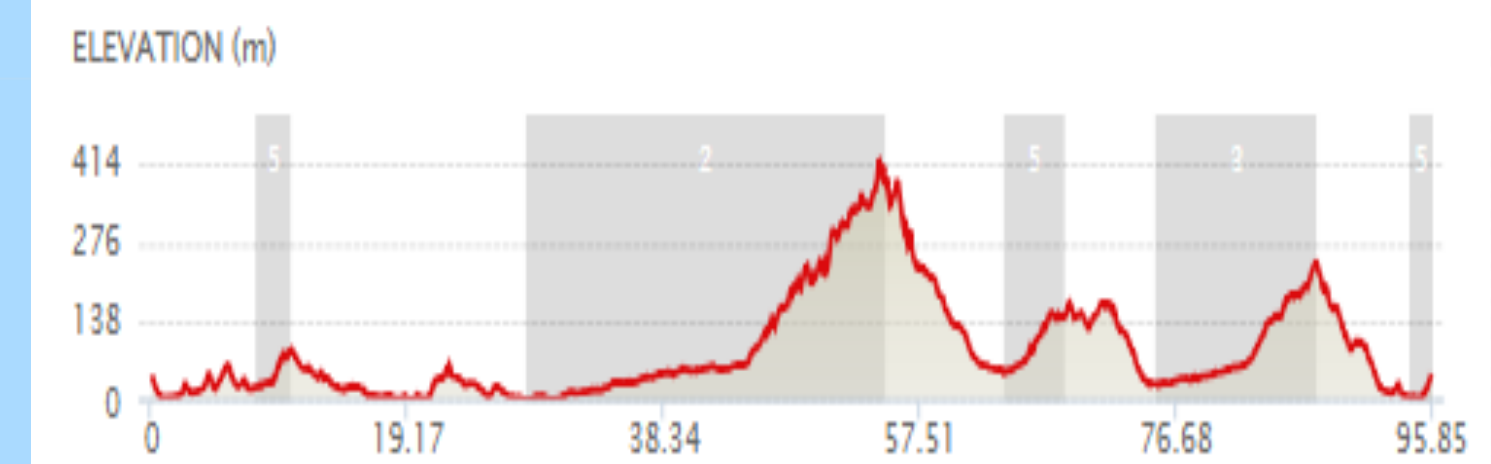

### San Marino 105km

START ELEVATION	MAX ELEVATION	GAIN	CLIMBS ON ROUTE
51 M	692 M	1702 M	2 1 1 3

HARD TOUR 8

### Carpegna 115km

START ELEVATION	MAX ELEVATION	GAIN	CLIMBS ON ROUTE
45 M	745 M	1447 M	1 1 1

HARD TOUR 9

### Furlo - 130km

START ELEVATION	MAX ELEVATION	GAIN	CLIMBS ON ROUTE
46 M	557 M	2293 M	1 2 2 1 1

HARD TOUR 10

### Saltara - 96KM

START ELEVATION	MAX ELEVATION	GAIN	CLIMBS ON ROUTE
46 M	420 M	1238 M	1 1 3