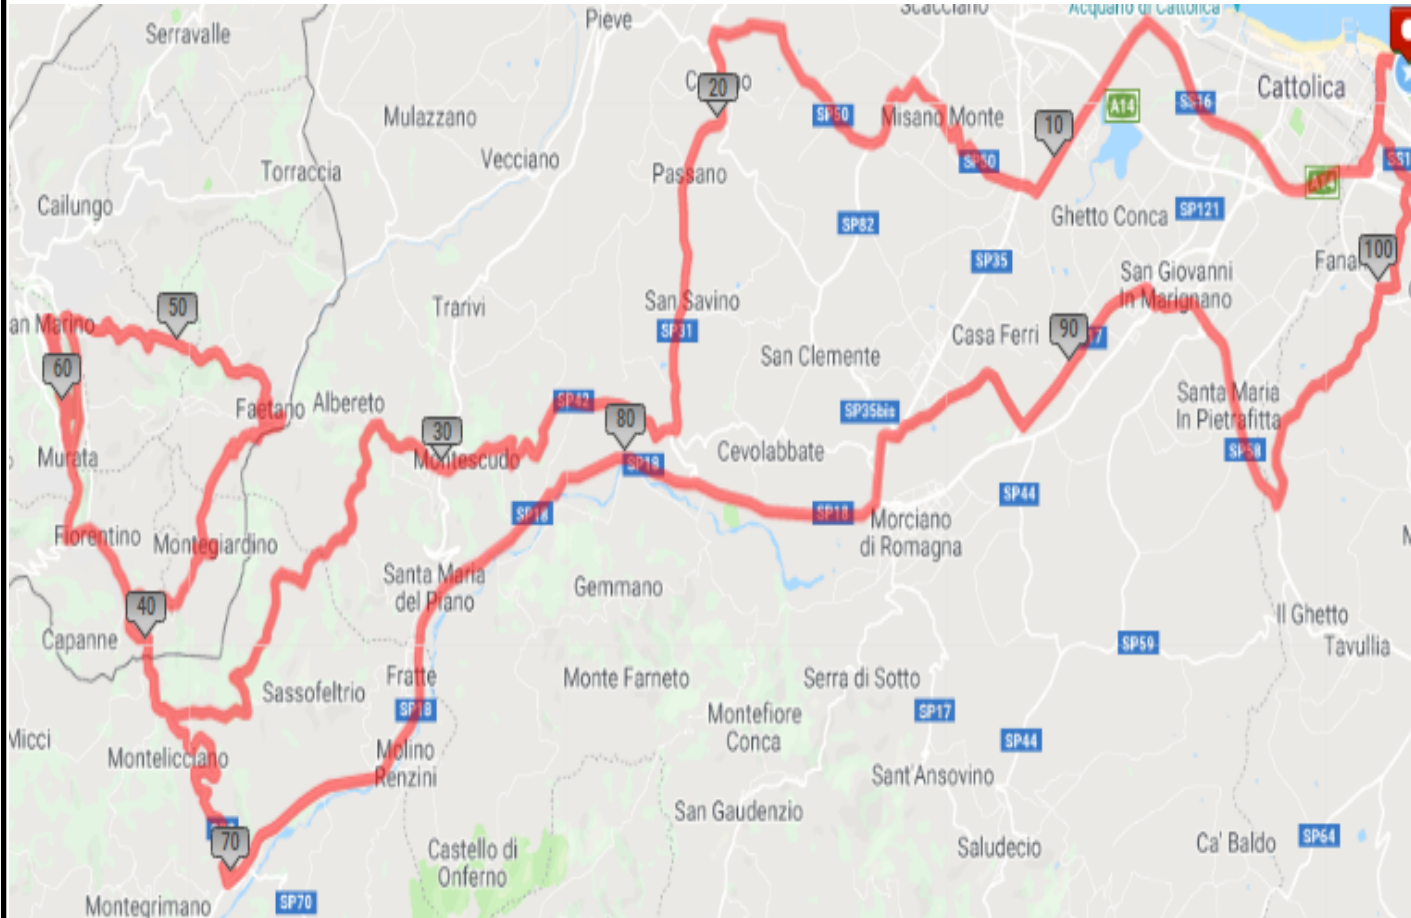

San Marino 105km

START ELEVATION	MAX ELEVATION	GAIN	CLIMBS ON ROUTE
51 M	692 M	1702 M	2 1 1 3

HARD TOUR 8