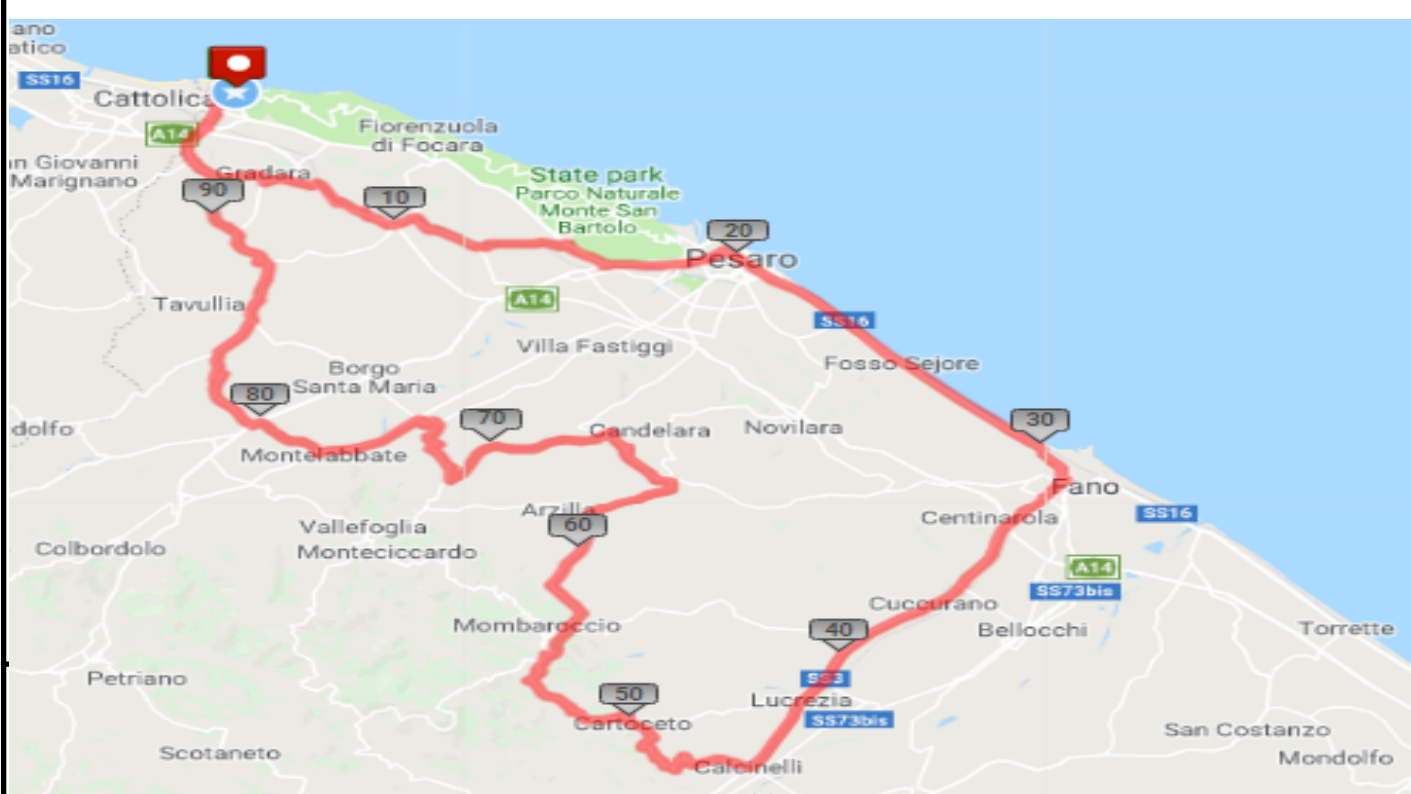

Saltara - 96KM

START ELEVATION	MAX ELEVATION	GAIN	CLIMBS ON ROUTE
46 M	420 M	1238 M	1 1 3