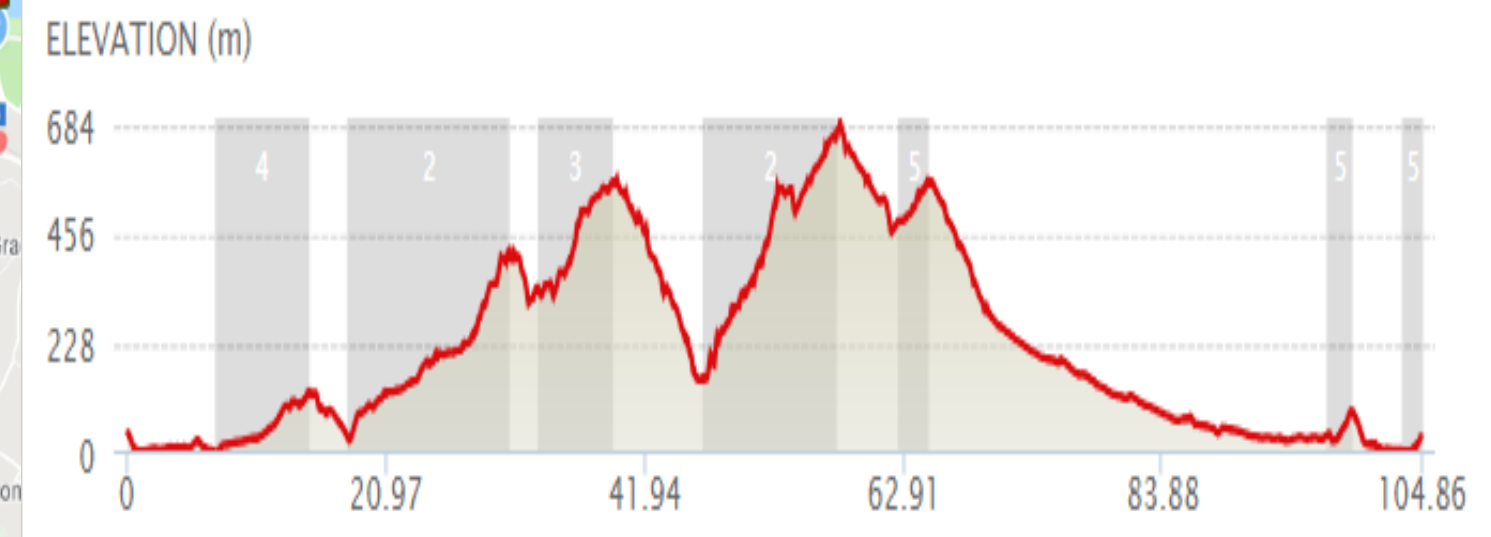

## San Leo - 117km

**HARD TOUR 5**

## Mombaroccio - 92km

HARD TOUR 6

### Urbino via Pieve di Cagni - 105km

START ELEVATION	MAX ELEVATION	GAIN	CLIMBS ON ROUTE
46 M	526 M	1974 M	2 1 2

HARD TOUR 7

### San Marino 105km

START ELEVATION	MAX ELEVATION	GAIN	CLIMBS ON ROUTE
51 M	692 M	1702 M	2 1 1 3

HARD TOUR 8