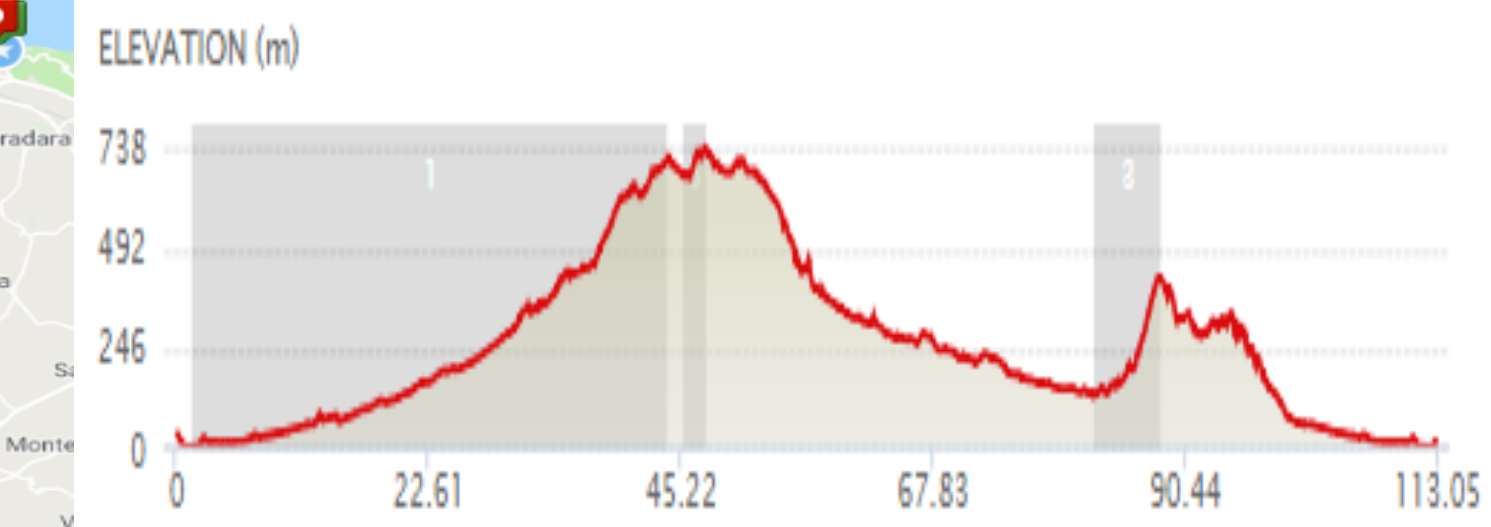

## Mombaroccio - 92km

HARD TOUR 6

### Urbino via Pieve di Cagni - 105km

START ELEVATION	MAX ELEVATION	GAIN	CLIMBS ON ROUTE
46 M	526 M	1974 M	2 1 2

HARD TOUR 7

### San Marino 105km

START ELEVATION	MAX ELEVATION	GAIN	CLIMBS ON ROUTE
51 M	692 M	1702 M	2 1 1 3

HARD TOUR 8

### Carpegna 115km

START ELEVATION	MAX ELEVATION	GAIN	CLIMBS ON ROUTE
45 M	745 M	1447 M	1 1 1

HARD TOUR 9