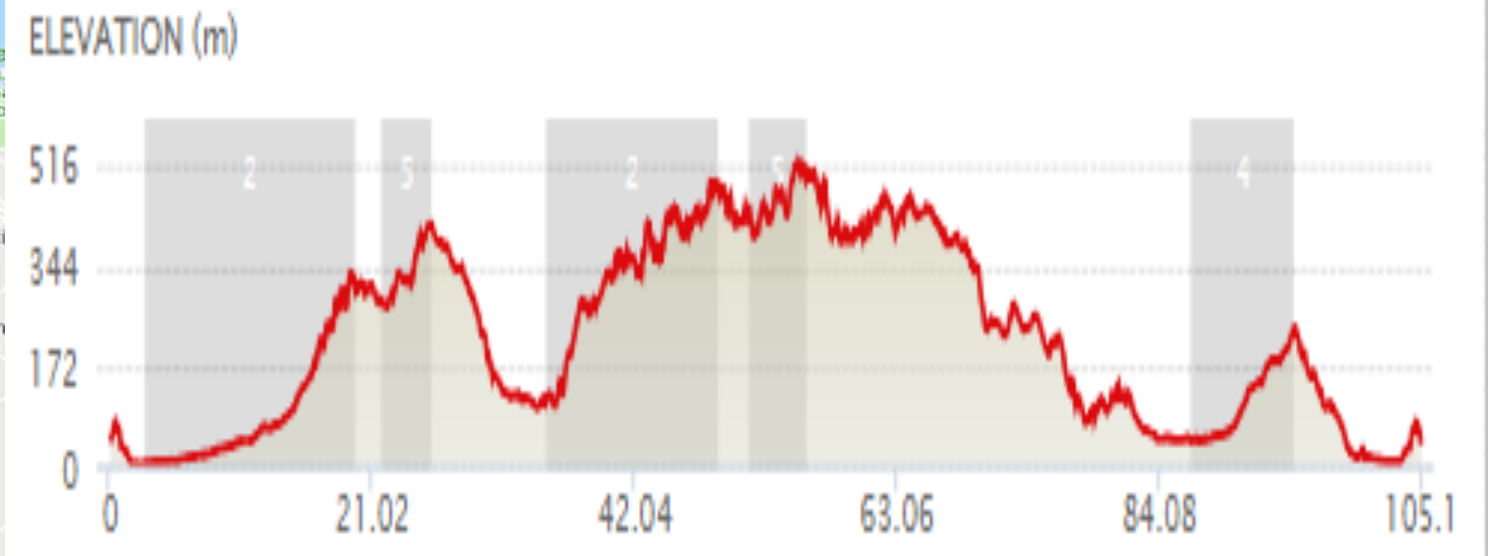

## San Leo - 117km

**HARD TOUR 5**

## Mombaroccio - 92km

HARD TOUR 6

### Urbino via Pieve di Cagni - 105km

START ELEVATION	MAX ELEVATION	GAIN	CLIMBS ON ROUTE
46 M	526 M	1974 M	2 1 2

HARD TOUR 7

### San Marino 105km

START ELEVATION	MAX ELEVATION	GAIN	CLIMBS ON ROUTE
51 M	692 M	1702 M	2 1 1 3

HARD TOUR 8