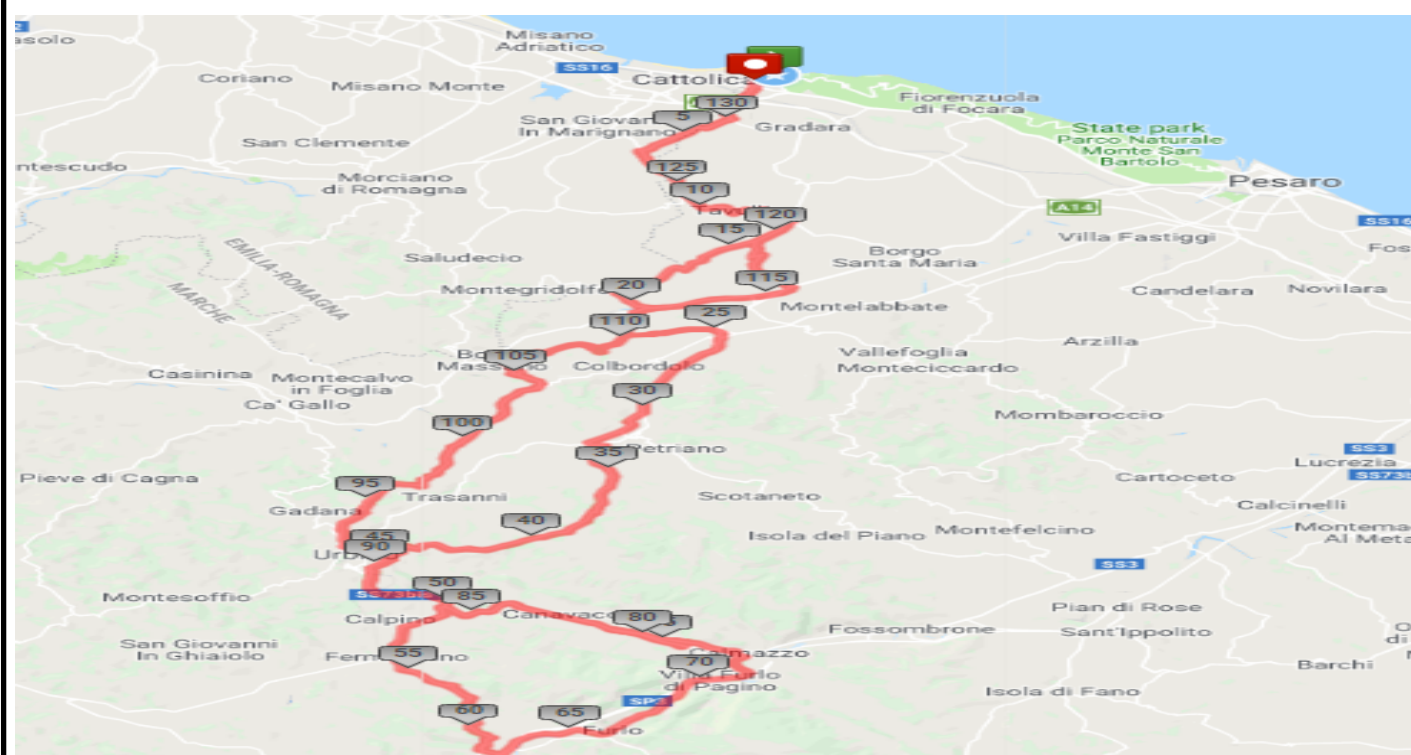

Furlo - 130km

START ELEVATION	MAX ELEVATION	GAIN	CLIMBS ON ROUTE
46 M	557 M	2293 M	1 2 2 1 1

HARD TOUR 10