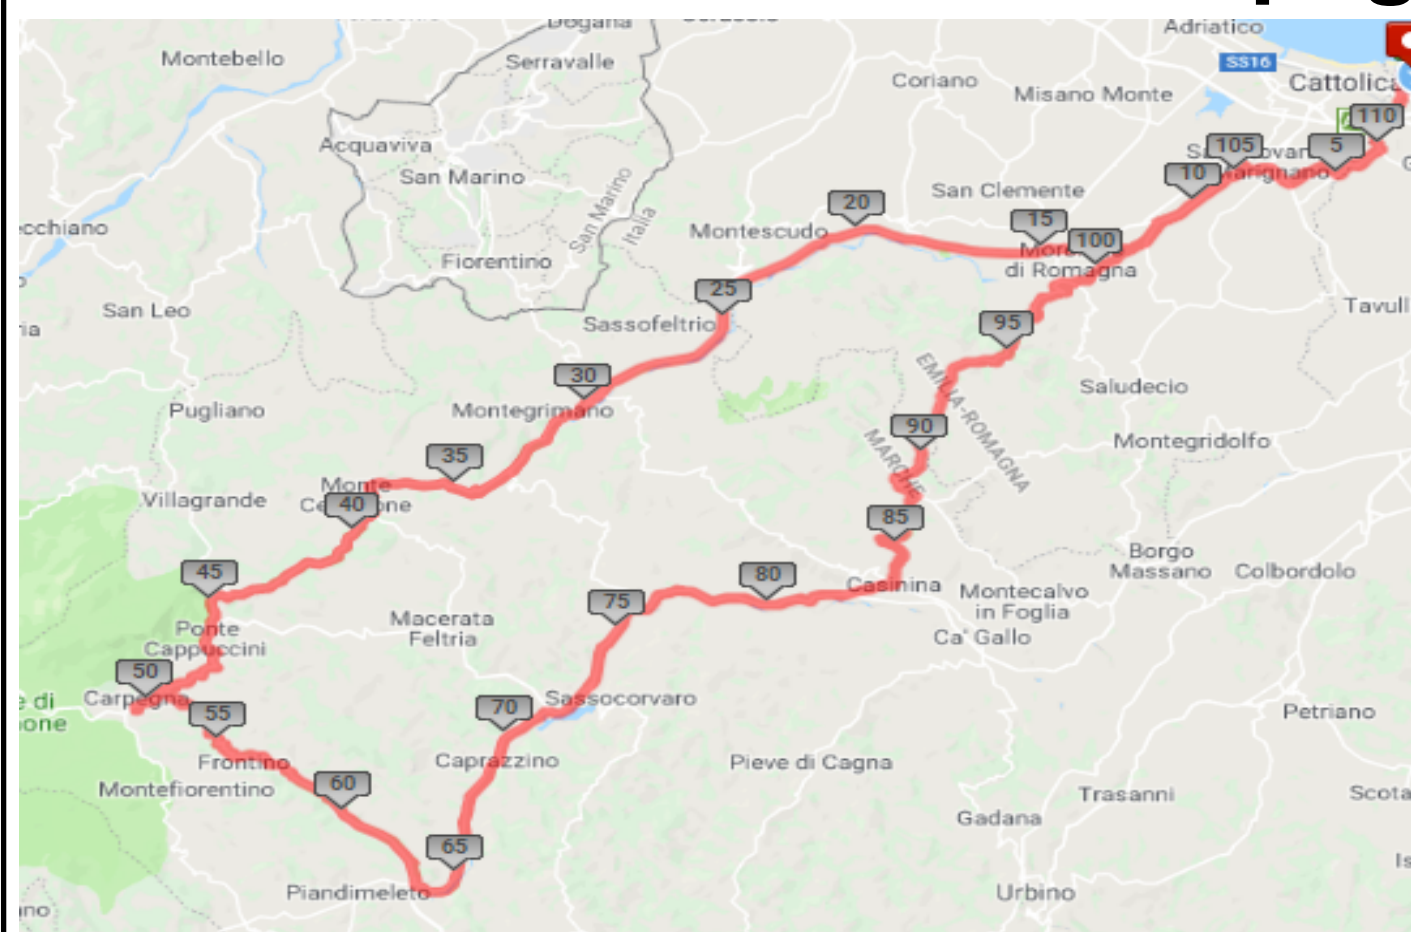

Carpegna 115km

START ELEVATION	MAX ELEVATION	GAIN	CLIMBS ON ROUTE
45 M	745 M	1447 M	1 1 1

HARD TOUR 9