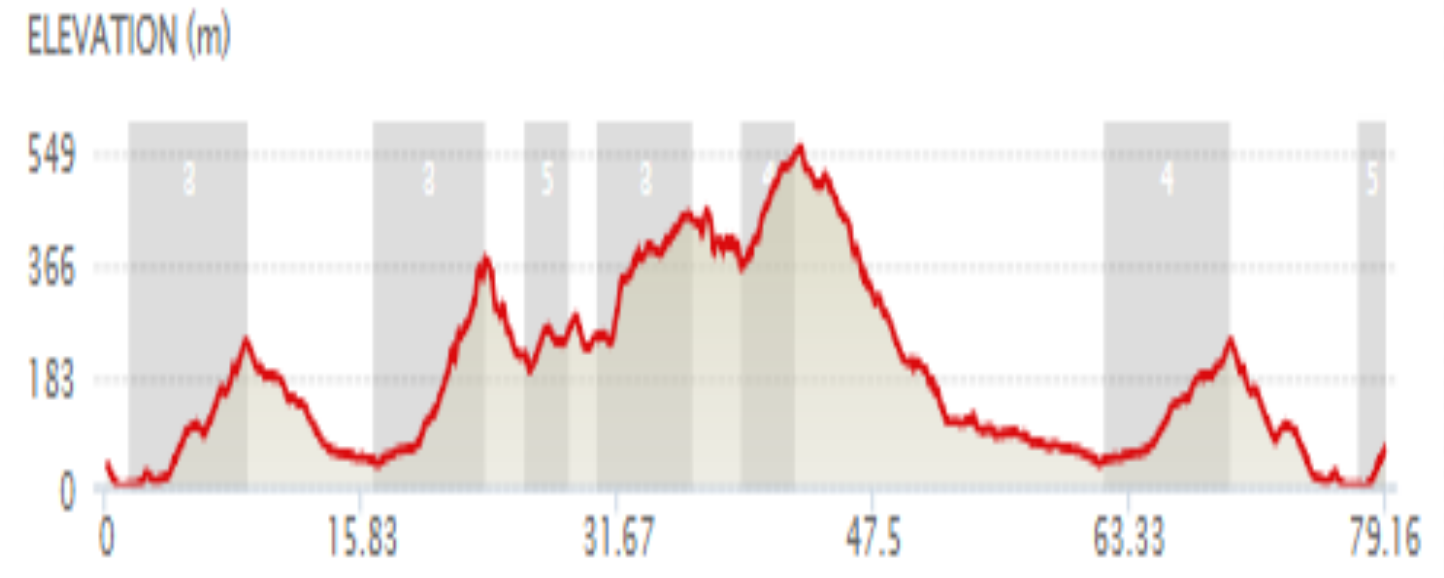

MEDIUM TOUR 6

Urbino (Montefabbri) - 80km

START ELEVATION	MAX ELEVATION	GAIN	CLIMBS ON ROUTE
46 M	557 M	1479 M	3 2 2

MEDIUM TOUR 7