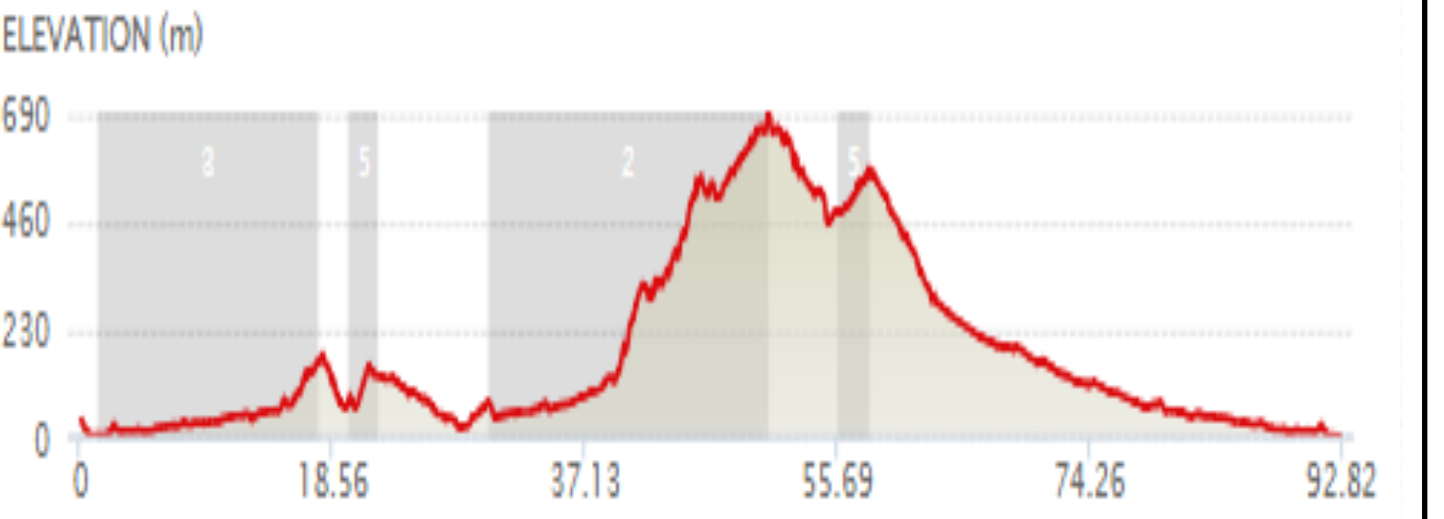

MEDIUM TOUR 6

Urbino (Montefabbri) - 80km

START ELEVATION	MAX ELEVATION	GAIN	CLIMBS ON ROUTE
46 M	557 M	1479 M	3 2 2

MEDIUM TOUR 7

San Marino (Coriano & Faetano) - 92km

START ELEVATION	MAX ELEVATION	GAIN	CLIMBS ON ROUTE
46 M	695 M	1291 M	1 1 2

MEDIUM TOUR 8

Montegridolfo - Montefabbri - 67km

START ELEVATION	MAX ELEVATION	GAIN	CLIMBS ON ROUTE
49 M	350 M	1054 M	3 1

MEDIUM TOUR 9

Furlo - 122km

START ELEVATION	MAX ELEVATION	GAIN	CLIMBS ON ROUTE
46 M	555 M	2258 M	1 2 3 1

MEDIUM TOUR 10

Mombaroccio - 81km

START ELEVATION	MAX ELEVATION	GAIN	CLIMBS ON ROUTE
45 M	343 M	1380 M	2 2 3