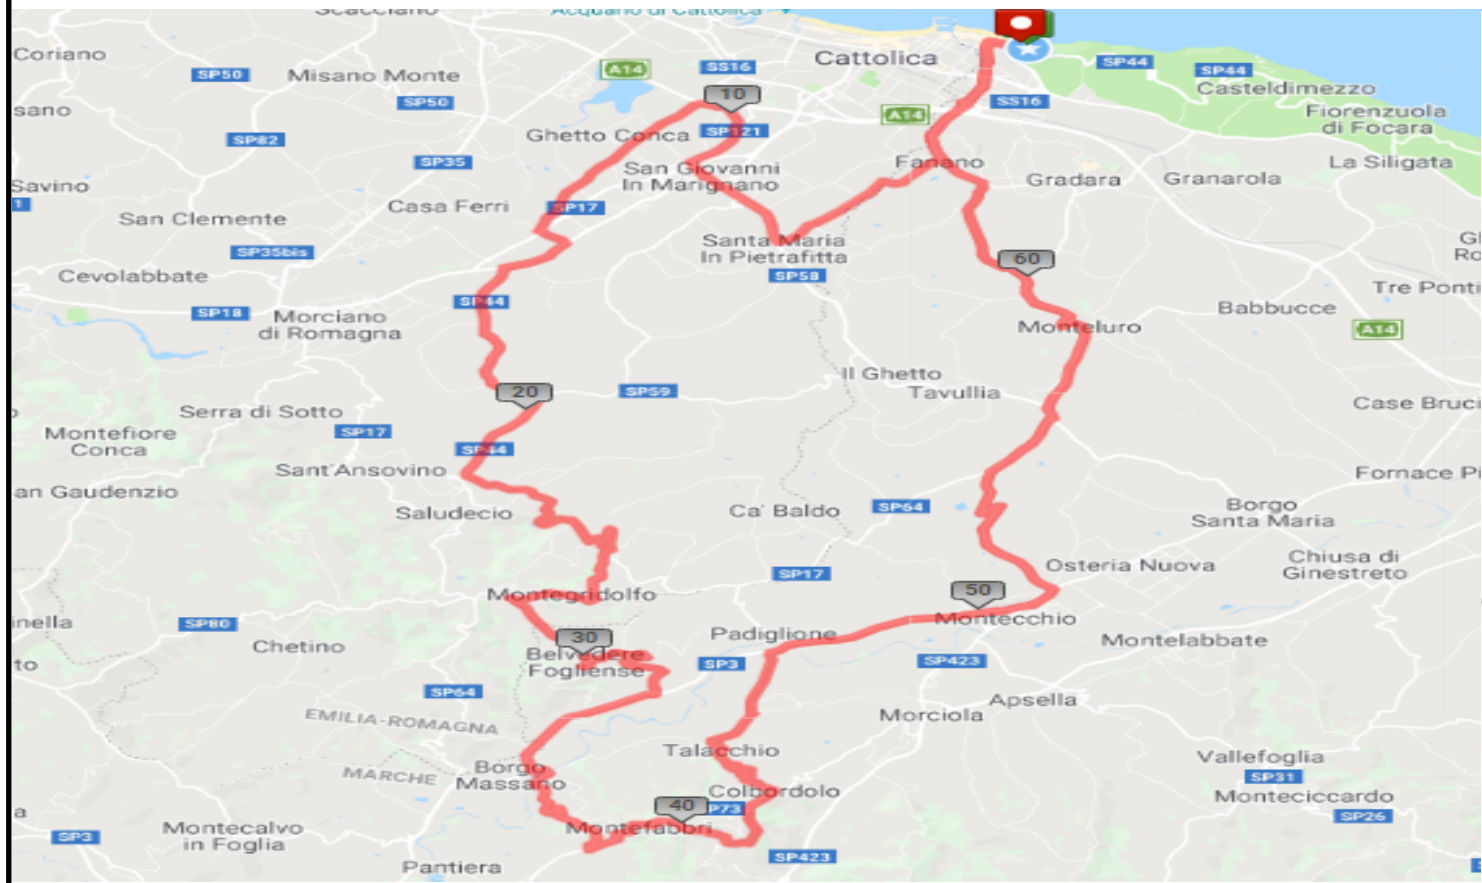

MEDIUM TOUR 6

Urbino (Montefabbri) - 80km

START ELEVATION	MAX ELEVATION	GAIN	CLIMBS ON ROUTE
46 M	557 M	1479 M	3 2 2

MEDIUM TOUR 7

San Marino (Coriano & Faetano) - 92km

START ELEVATION	MAX ELEVATION	GAIN	CLIMBS ON ROUTE
46 M	695 M	1291 M	1 1 2

MEDIUM TOUR 8

Montegridolfo - Montefabbri - 67km

START ELEVATION	MAX ELEVATION	GAIN	CLIMBS ON ROUTE
49 M	350 M	1054 M	3 1

MEDIUM TOUR 9

Furlo - 122km

START ELEVATION	MAX ELEVATION	GAIN	CLIMBS ON ROUTE
46 M	555 M	2258 M	1 2 3 1

MEDIUM TOUR 10

Mombaroccio - 81km

START ELEVATION	MAX ELEVATION	GAIN	CLIMBS ON ROUTE
45 M	343 M	1380 M	2 2 3