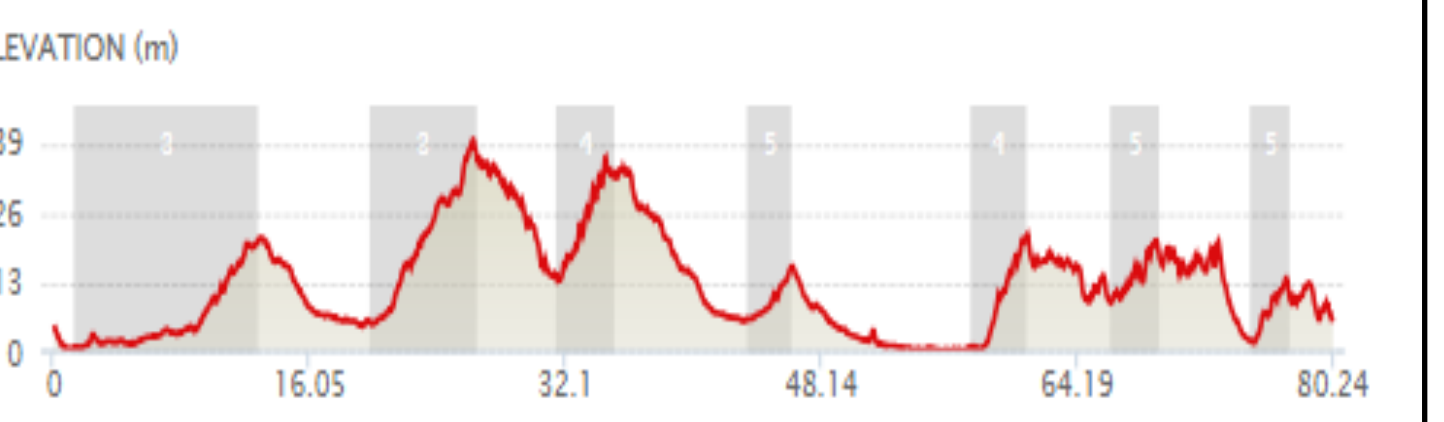

MEDIUM TOUR 6

Urbino (Montefabbri) - 80km

START ELEVATION	MAX ELEVATION	GAIN	CLIMBS ON ROUTE
46 M	557 M	1479 M	3 2 2

MEDIUM TOUR 7

San Marino (Coriano & Faetano) - 92km

START ELEVATION	MAX ELEVATION	GAIN	CLIMBS ON ROUTE
46 M	695 M	1291 M	1 1 2

MEDIUM TOUR 8

Montegridolfo - Montefabbri - 67km

START ELEVATION	MAX ELEVATION	GAIN	CLIMBS ON ROUTE
49 M	350 M	1054 M	3 1

MEDIUM TOUR 9

Furlo - 122km

START ELEVATION	MAX ELEVATION	GAIN	CLIMBS ON ROUTE
46 M	555 M	2258 M	1 2 3 1

MEDIUM TOUR 10

Mombaroccio - 81km

START ELEVATION	MAX ELEVATION	GAIN	CLIMBS ON ROUTE
45 M	343 M	1380 M	2 2 3