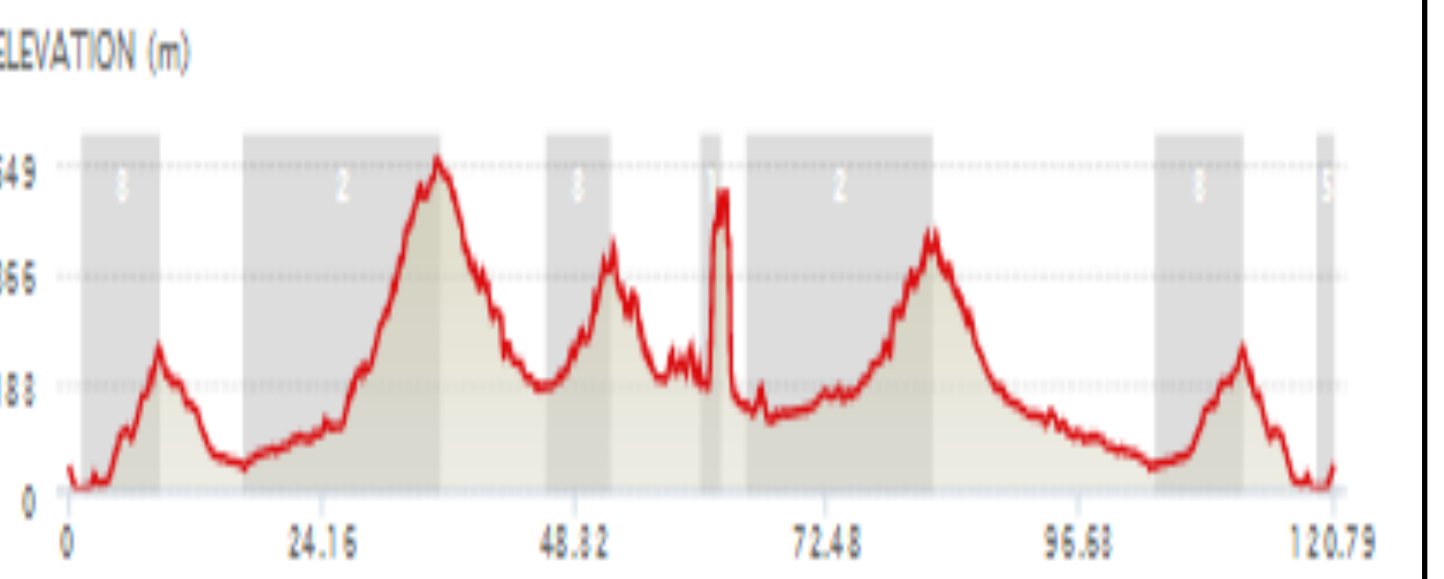

MEDIUM TOUR 6

Urbino (Montefabbri) - 80km

START ELEVATION	MAX ELEVATION	GAIN	CLIMBS ON ROUTE
46 M	557 M	1479 M	3 2 2

MEDIUM TOUR 7

San Marino (Coriano & Faetano) - 92km

START ELEVATION	MAX ELEVATION	GAIN	CLIMBS ON ROUTE
46 M	695 M	1291 M	1 1 2

MEDIUM TOUR 8

Montegridolfo - Montefabbri - 67km

START ELEVATION	MAX ELEVATION	GAIN	CLIMBS ON ROUTE
49 M	350 M	1054 M	3 1

MEDIUM TOUR 9

Furlo - 122km

START ELEVATION	MAX ELEVATION	GAIN	CLIMBS ON ROUTE
46 M	555 M	2258 M	1 2 3 1

MEDIUM TOUR 10

Mombaroccio - 81km

START ELEVATION	MAX ELEVATION	GAIN	CLIMBS ON ROUTE
45 M	343 M	1380 M	2 2 3