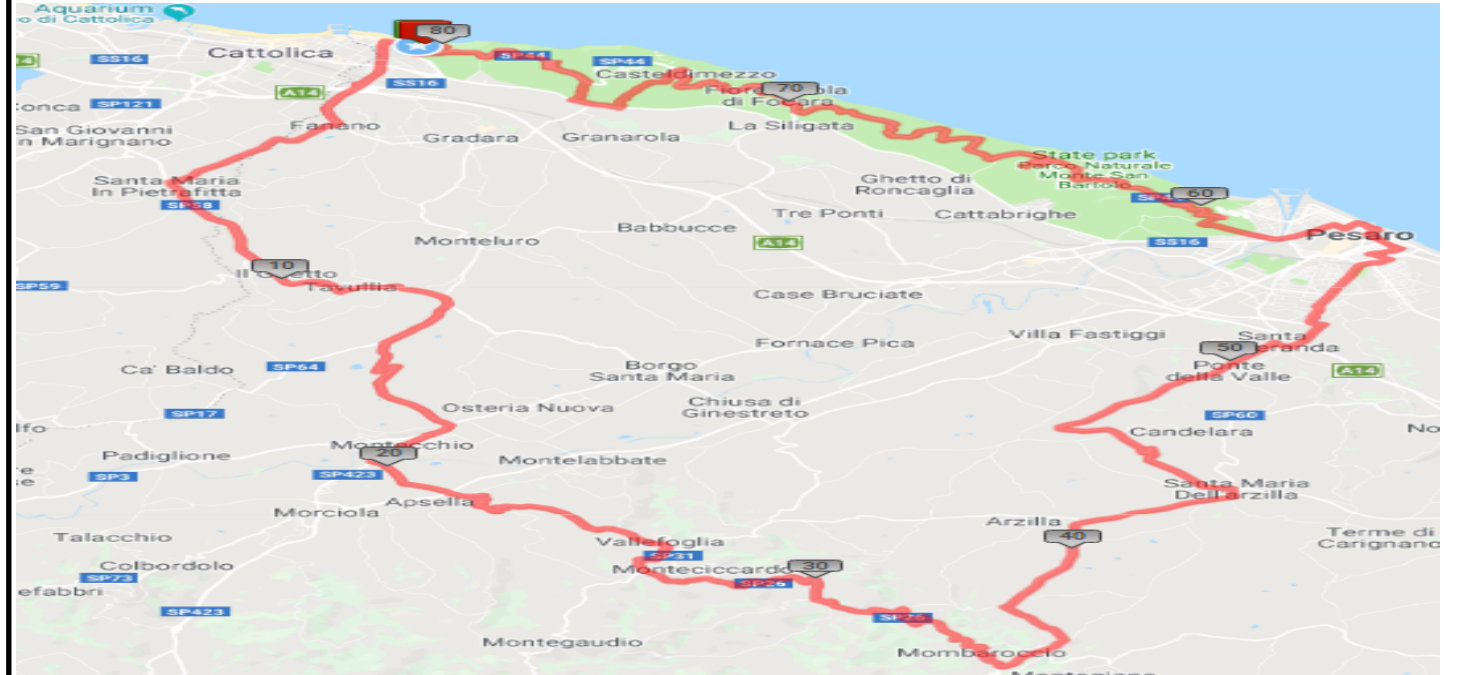

MEDIUM TOUR 6

Urbino (Montefabbri) - 80km

START ELEVATION	MAX ELEVATION	GAIN	CLIMBS ON ROUTE
46 M	557 M	1479 M	3 2 2

MEDIUM TOUR 7

San Marino (Coriano & Faetano) - 92km

START ELEVATION	MAX ELEVATION	GAIN	CLIMBS ON ROUTE
46 M	695 M	1291 M	1 1 2

MEDIUM TOUR 8

Montegridolfo - Montefabbri - 67km

START ELEVATION	MAX ELEVATION	GAIN	CLIMBS ON ROUTE
49 M	350 M	1054 M	3 1

MEDIUM TOUR 9

Furlo - 122km

START ELEVATION	MAX ELEVATION	GAIN	CLIMBS ON ROUTE
46 M	555 M	2258 M	1 2 3 1

MEDIUM TOUR 10

Mombaroccio - 81km

START ELEVATION	MAX ELEVATION	GAIN	CLIMBS ON ROUTE
45 M	343 M	1380 M	2 2 3