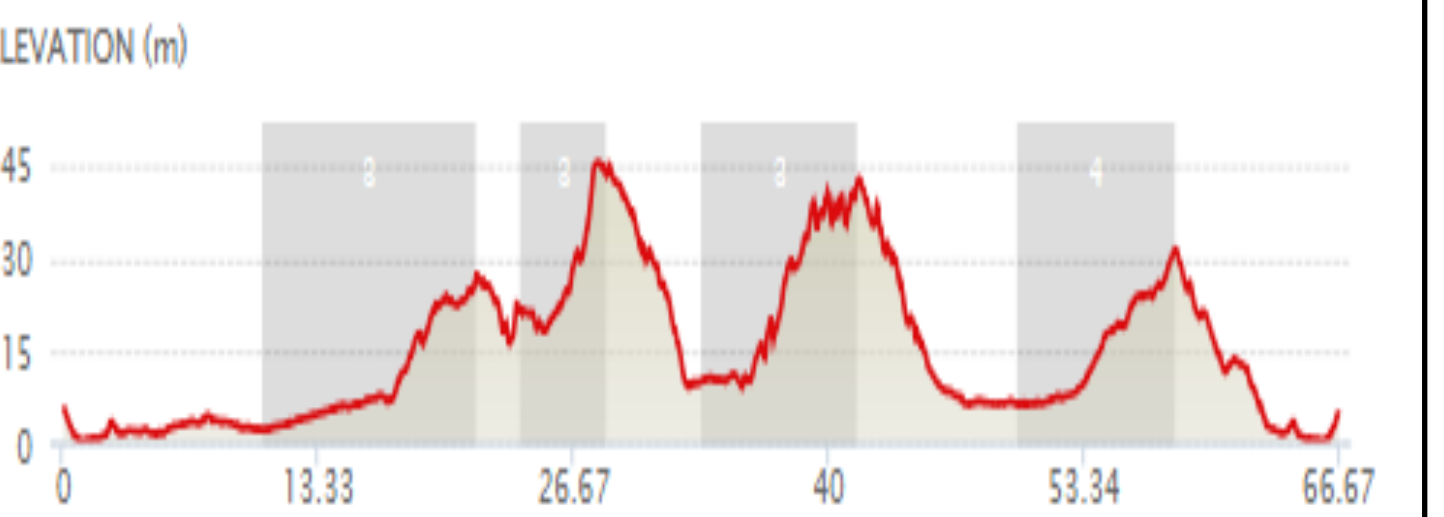

MEDIUM TOUR 6

Urbino (Montefabbri) - 80km

START ELEVATION	MAX ELEVATION	GAIN	CLIMBS ON ROUTE
46 M	557 M	1479 M	3 2 2

MEDIUM TOUR 7

San Marino (Coriano & Faetano) - 92km

START ELEVATION	MAX ELEVATION	GAIN	CLIMBS ON ROUTE
46 M	695 M	1291 M	1 1 2

MEDIUM TOUR 8

Montegridolfo - Montefabbri - 67km

START ELEVATION	MAX ELEVATION	GAIN	CLIMBS ON ROUTE
49 M	350 M	1054 M	3 1

MEDIUM TOUR 9

Furlo - 122km

START ELEVATION	MAX ELEVATION	GAIN	CLIMBS ON ROUTE
46 M	555 M	2258 M	1 2 3 1

MEDIUM TOUR 10

Mombaroccio - 81km

START ELEVATION	MAX ELEVATION	GAIN	CLIMBS ON ROUTE
45 M	343 M	1380 M	2 2 3