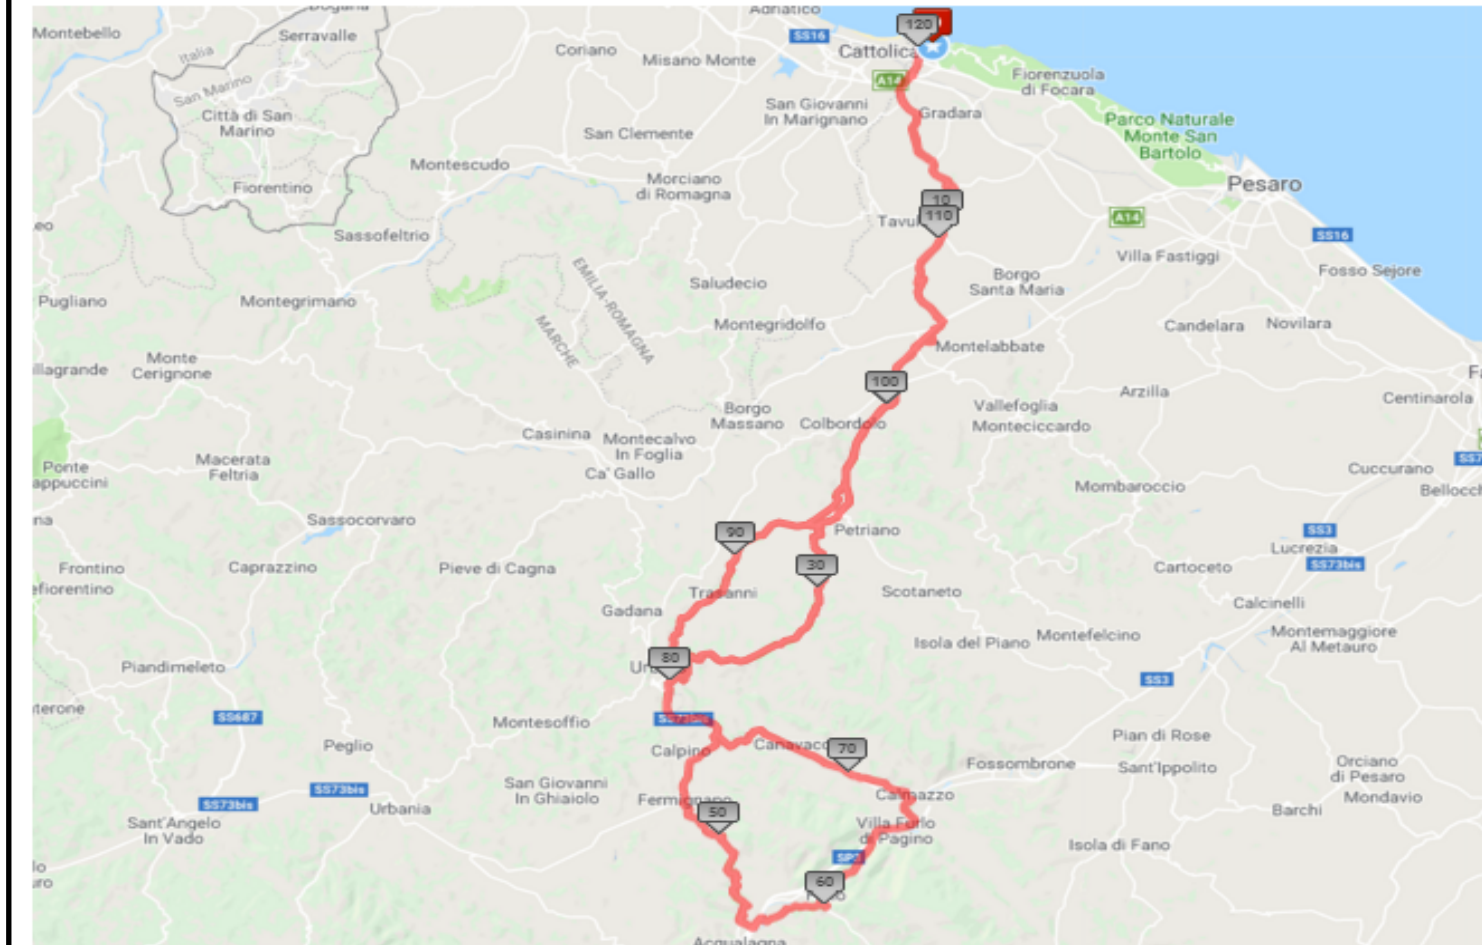

MEDIUM TOUR 6

Urbino (Montefabbri) - 80km

START ELEVATION	MAX ELEVATION	GAIN	CLIMBS ON ROUTE
46 M	557 M	1479 M	3 2 2

MEDIUM TOUR 7

San Marino (Coriano & Faetano) - 92km

START ELEVATION	MAX ELEVATION	GAIN	CLIMBS ON ROUTE
46 M	695 M	1291 M	1 1 2

MEDIUM TOUR 8

Montegridolfo - Montefabbri - 67km

START ELEVATION	MAX ELEVATION	GAIN	CLIMBS ON ROUTE
49 M	350 M	1054 M	3 1

MEDIUM TOUR 9

Furlo - 122km

START ELEVATION	MAX ELEVATION	GAIN	CLIMBS ON ROUTE
46 M	555 M	2258 M	1 2 3 1

MEDIUM TOUR 10

Mombaroccio - 81km

START ELEVATION	MAX ELEVATION	GAIN	CLIMBS ON ROUTE
45 M	343 M	1380 M	2 2 3