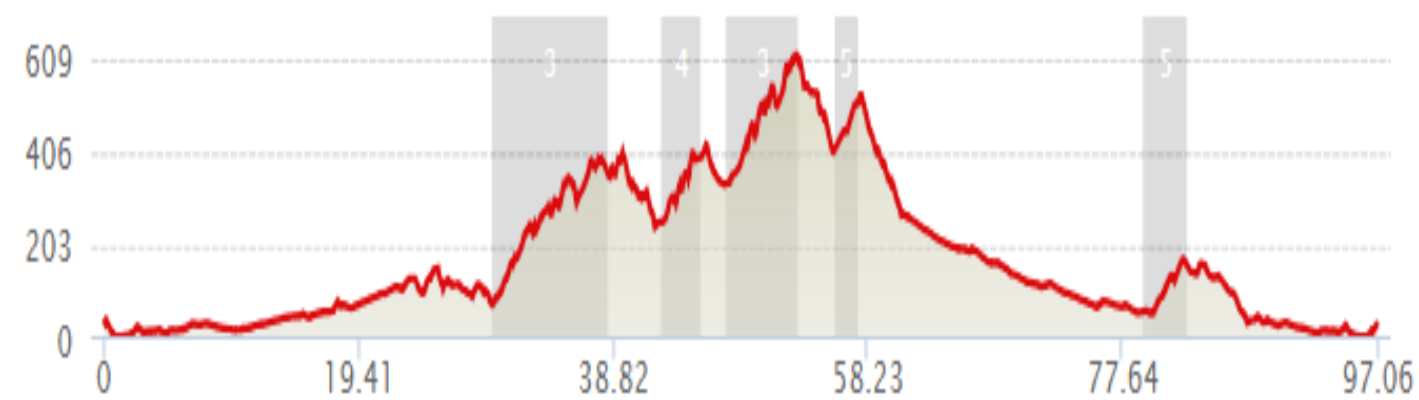

Auditore 97km

HARD TOUR 3

ELEVATION (m)

START ELEVATION

45 M

MAX ELEVATION

617 M

GAIN

1555 M

CLIMBS ON ROUTE