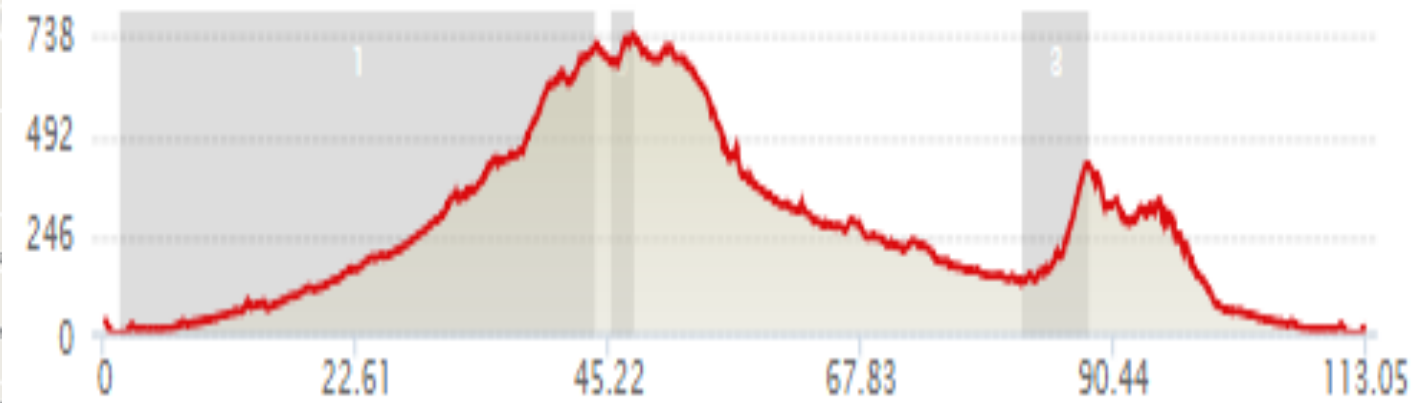

Carpegna 115km

HARD TOUR 8

ELEVATION (m)

START ELEVATION

45 M

MAX ELEVATION

745 M

GAIN

1447 M

CLIMBS ON ROUTE

1 1 1