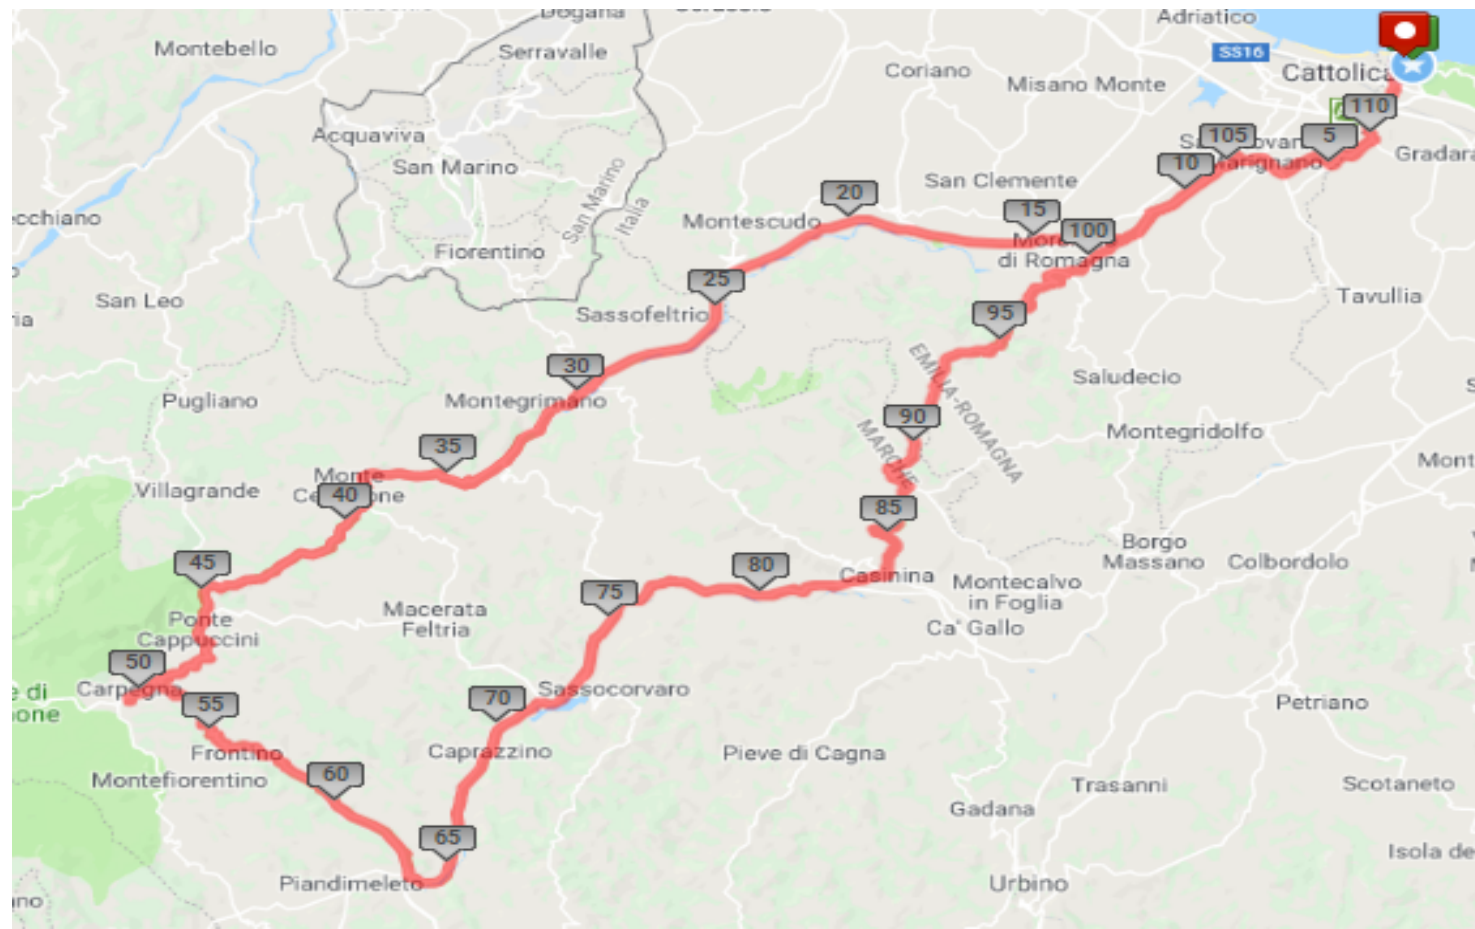

Carpegna 115km

HARD TOUR 8

ELEVATION (m)

START ELEVATION

45 M

MAX ELEVATION

745 M

GAIN

1447 M

CLIMBS ON ROUTE

1 1 1