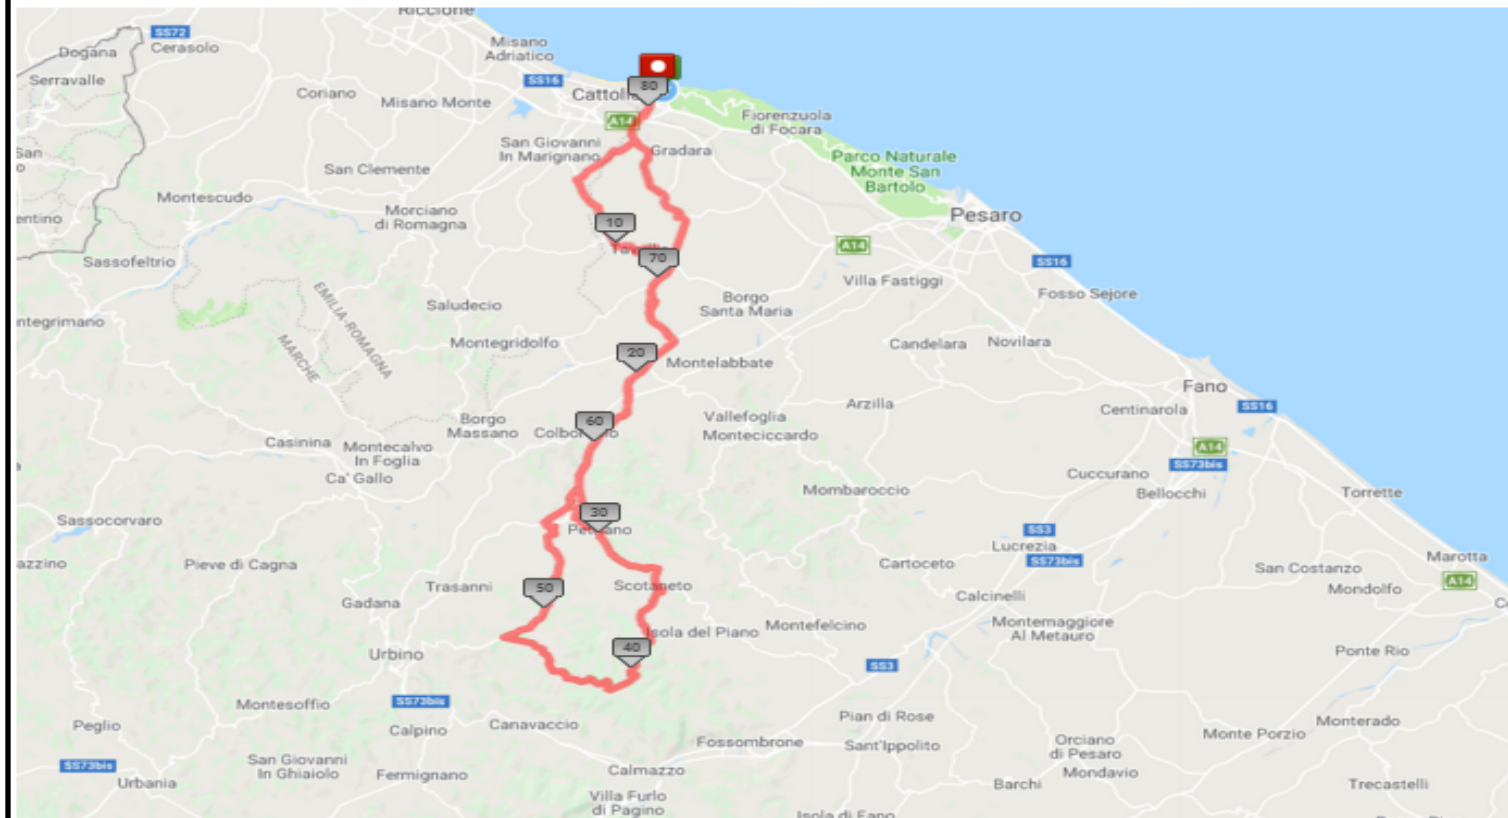

Le Cesane - 81km

EASY TOUR 4

ELEVATION (m)

START ELEVATION
46 M

MAX ELEVATION
609 M

GAIN
1294 M

CLIMBS ON ROUTE