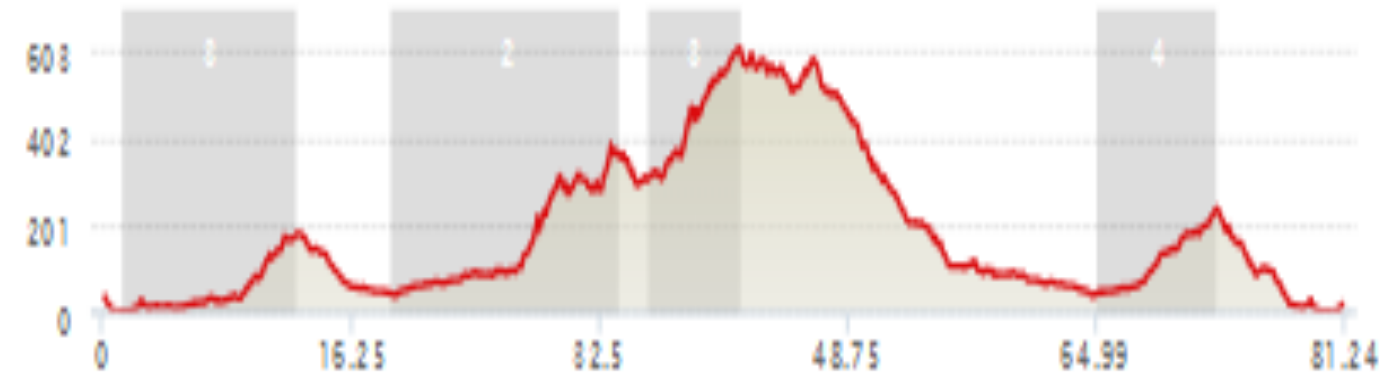

Le Cesane - 81km

EASY TOUR 4

ELEVATION (m)

START ELEVATION
46 M

MAX ELEVATION
609 M

GAIN
1294 M

CLIMBS ON ROUTE