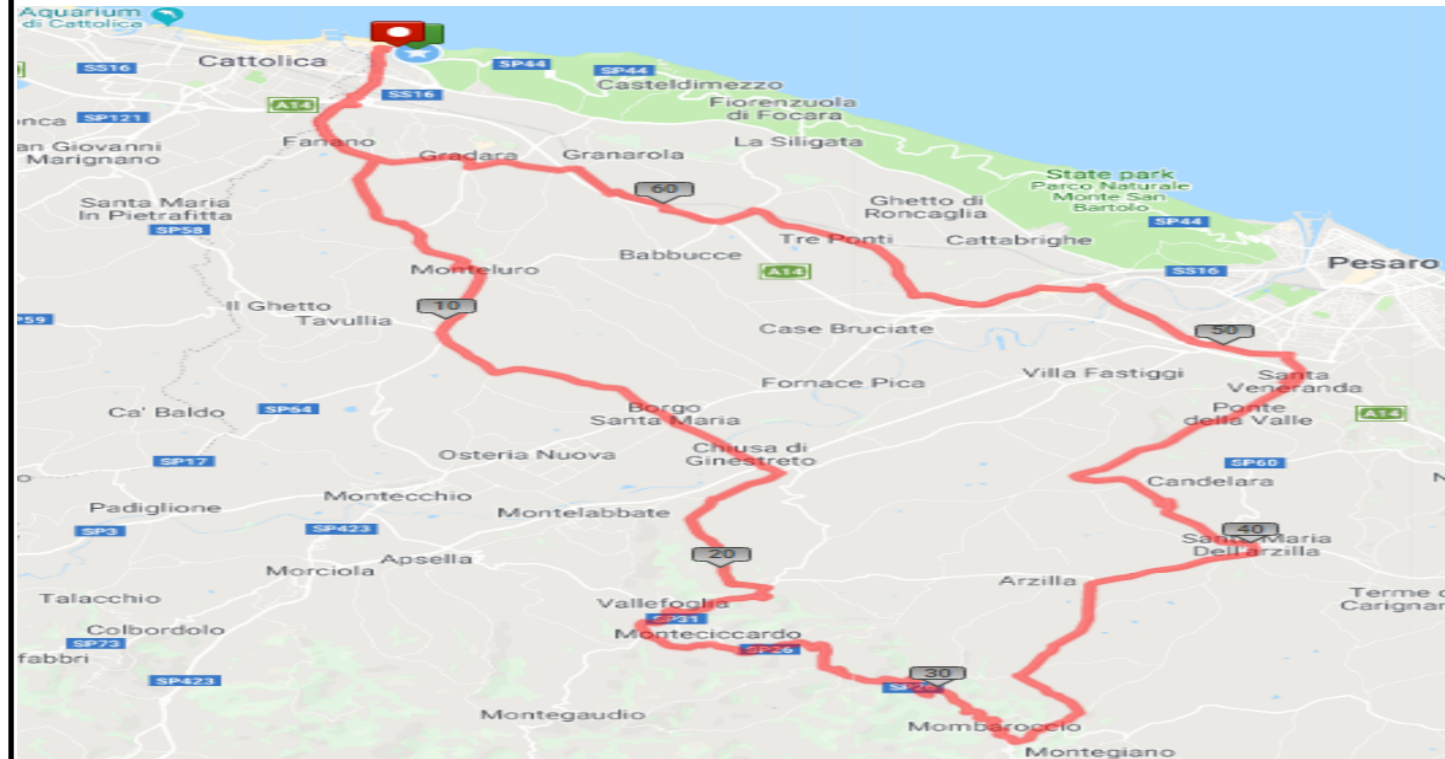

# Mombaroccio - 70km

ESY TOUT 9

ELEVATION (m)

START ELEVATION  
46 M

MAX ELEVATION  
343 M

GAIN  
1108 M

CLIMBS ON ROUTE