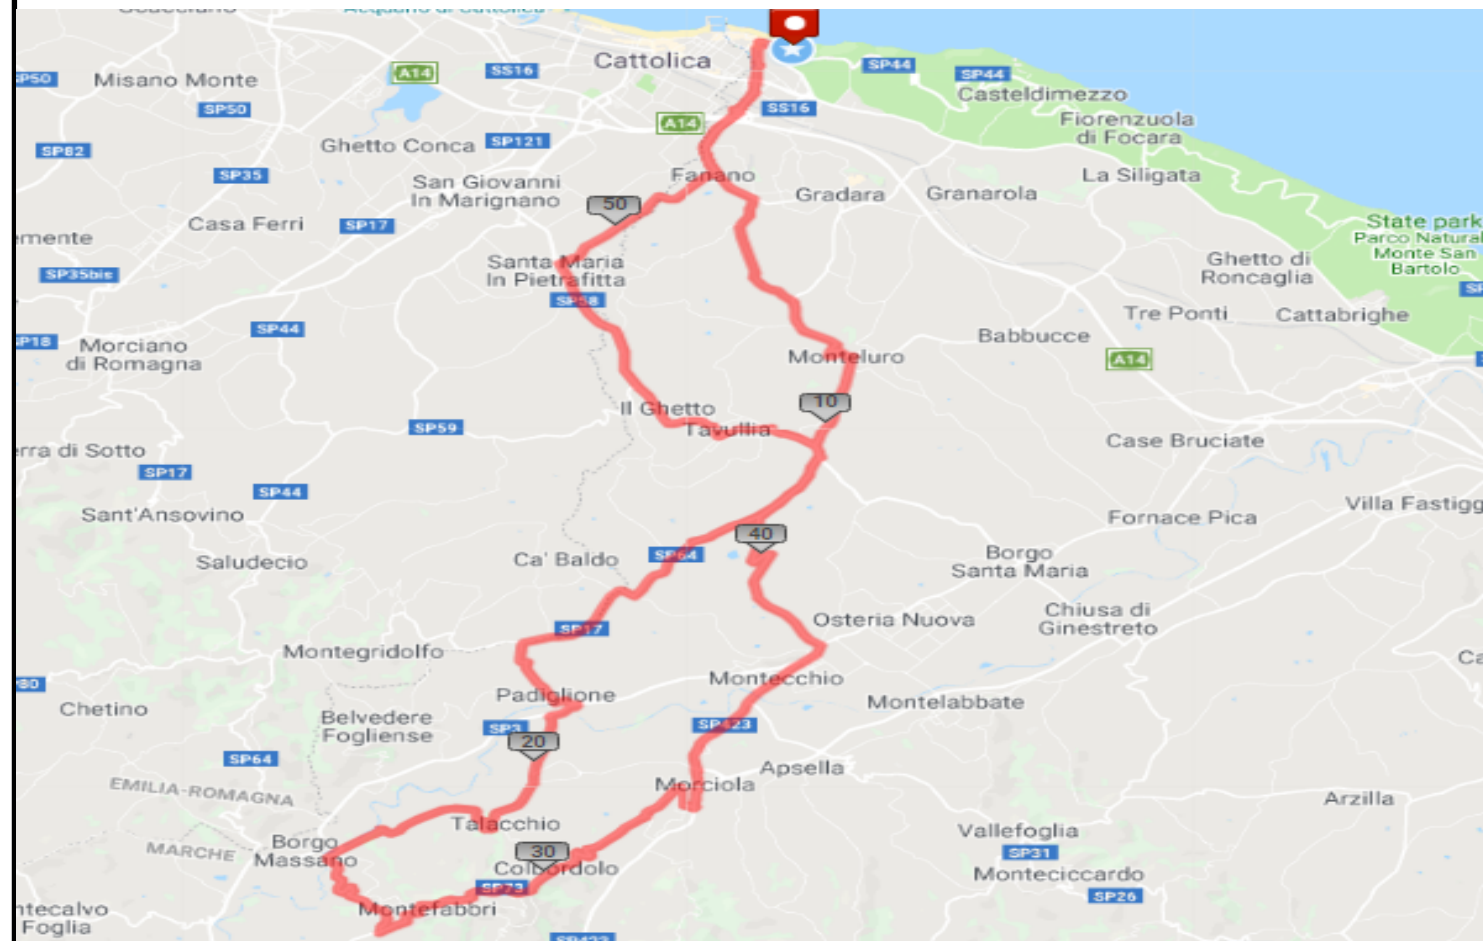

Montefabbri - 56km

EASY TOUR 6

ELEVATION (m)

START ELEVATION

45 M

MAX ELEVATION

376 M

GAIN

917 M

CLIMBS ON ROUTE