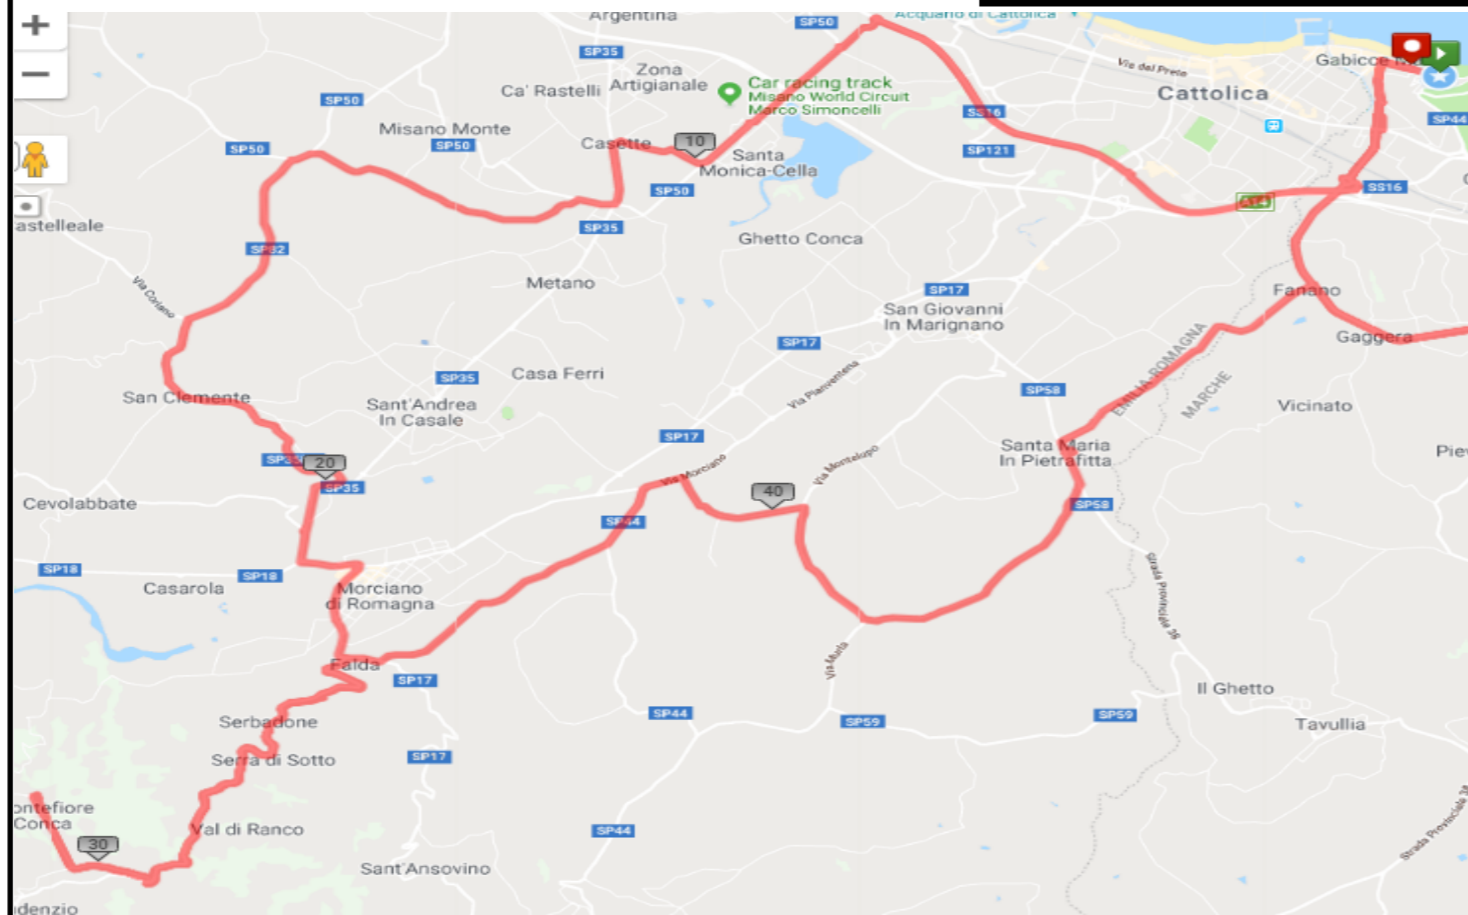

# Montefiore Conca - 58km

EASY TOUR 7

START ELEVATION	MAX ELEVATION	GAIN	CLIMBS ON ROUTE
47 M	398 M	858 M	