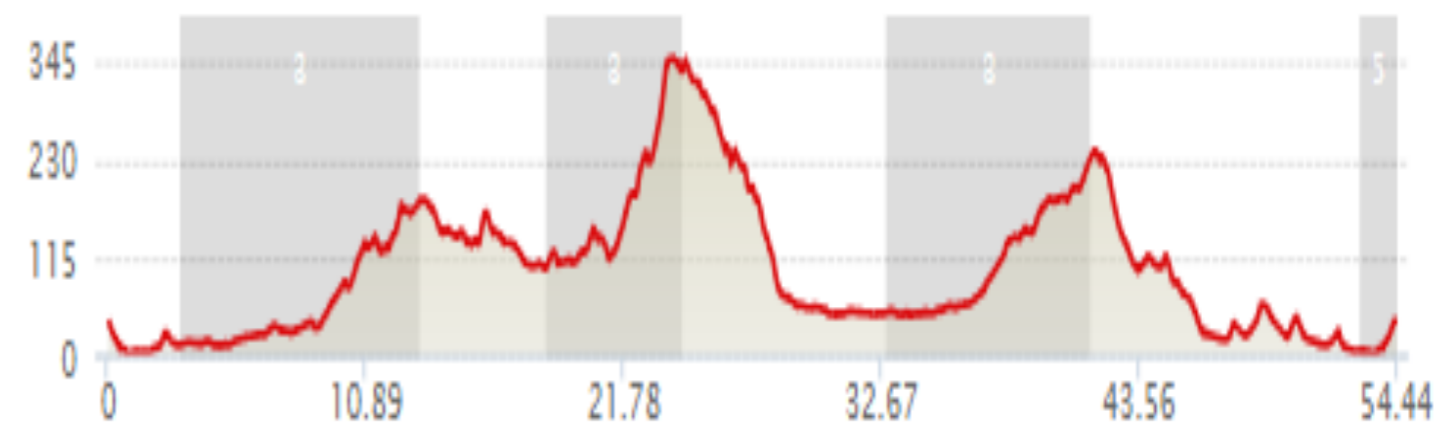

Montegridolfo - 55km

EASY TOUR 8

ELEVATION (m)

START ELEVATION

44 M

MAX ELEVATION

350 M

GAIN

860 M

CLIMBS ON ROUTE