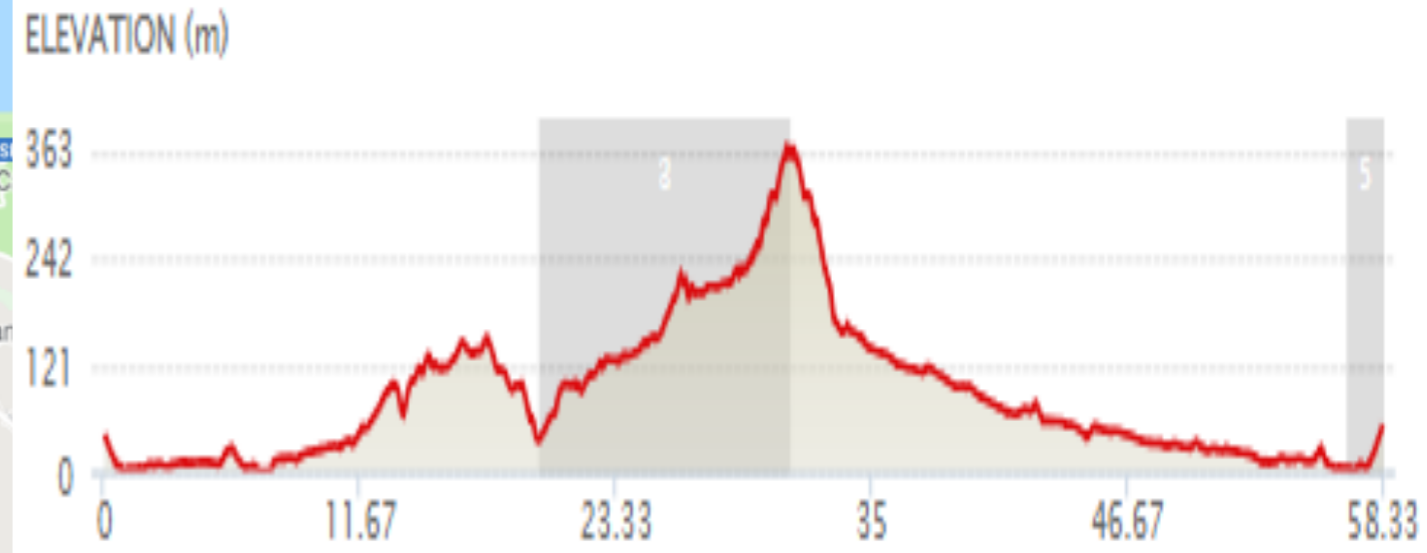

Montescudo - 58km

EASY TOUR 2

START ELEVATION

47 M

MAX ELEVATION

367 M

GAIN

671 M

CLIMBS ON ROUTE