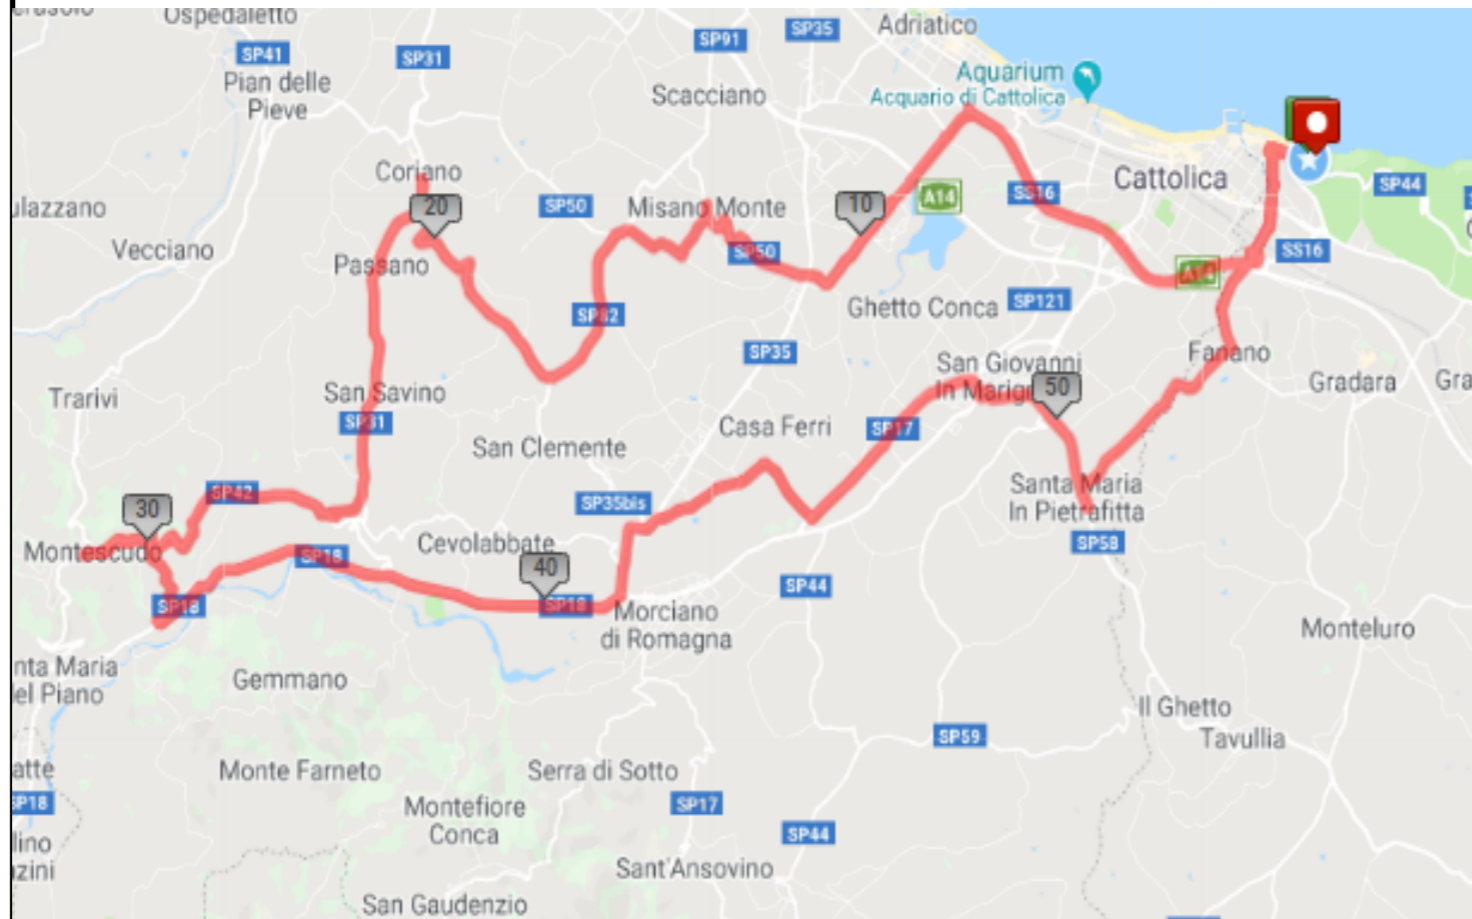

Montescudo - 58km

EASY TOUR 2

START ELEVATION

47 M

MAX ELEVATION

367 M

GAIN

671 M

CLIMBS ON ROUTE