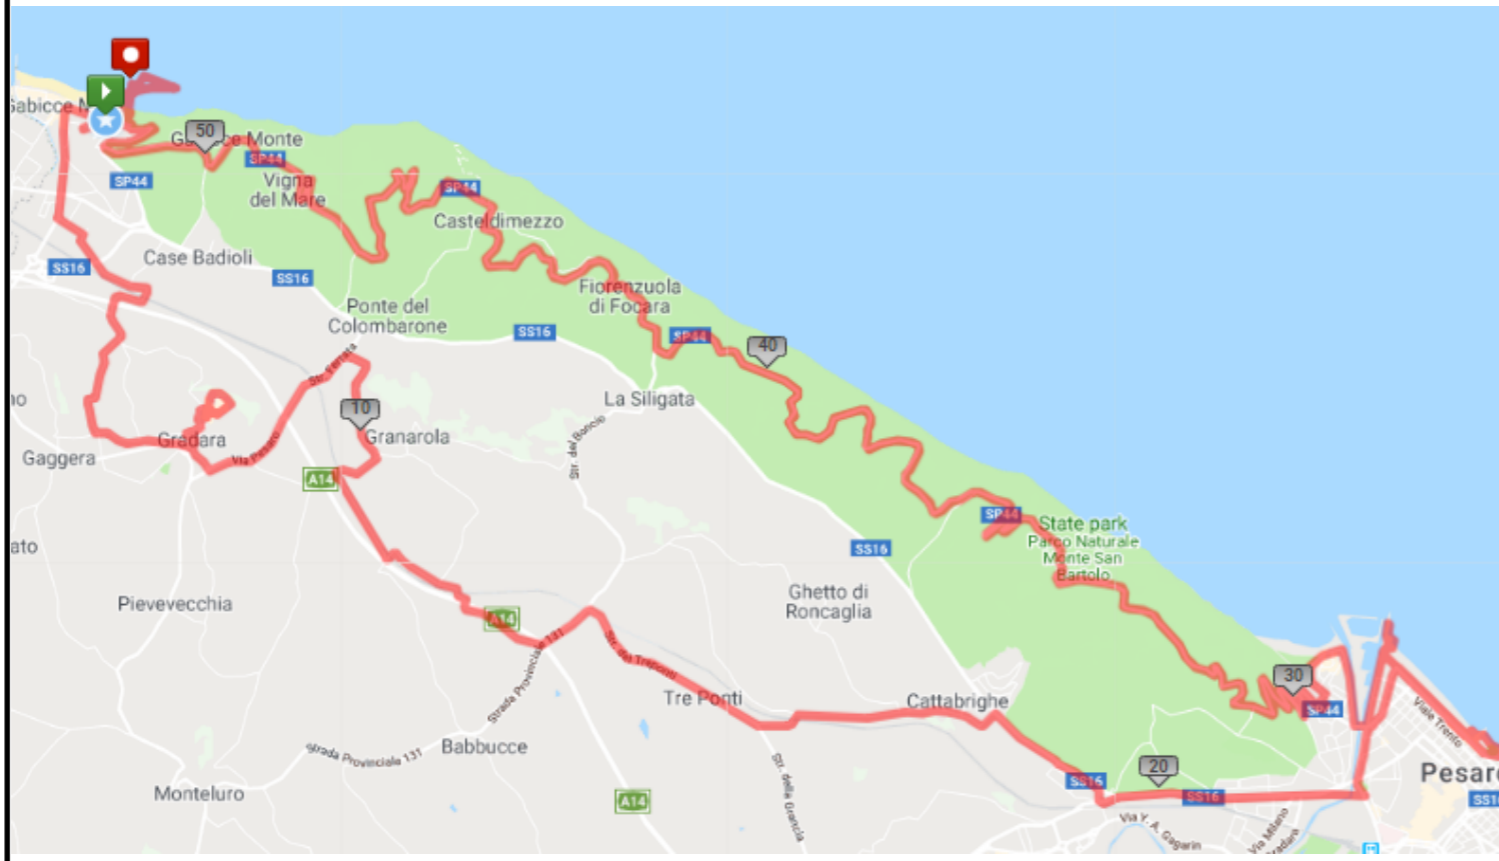

Panoramica - 56km

EASY TOUR 5

ELEVATION (m)

START ELEVATION

40 M

MAX ELEVATION

191 M

GAIN

829 M

CLIMBS ON ROUTE

1 3