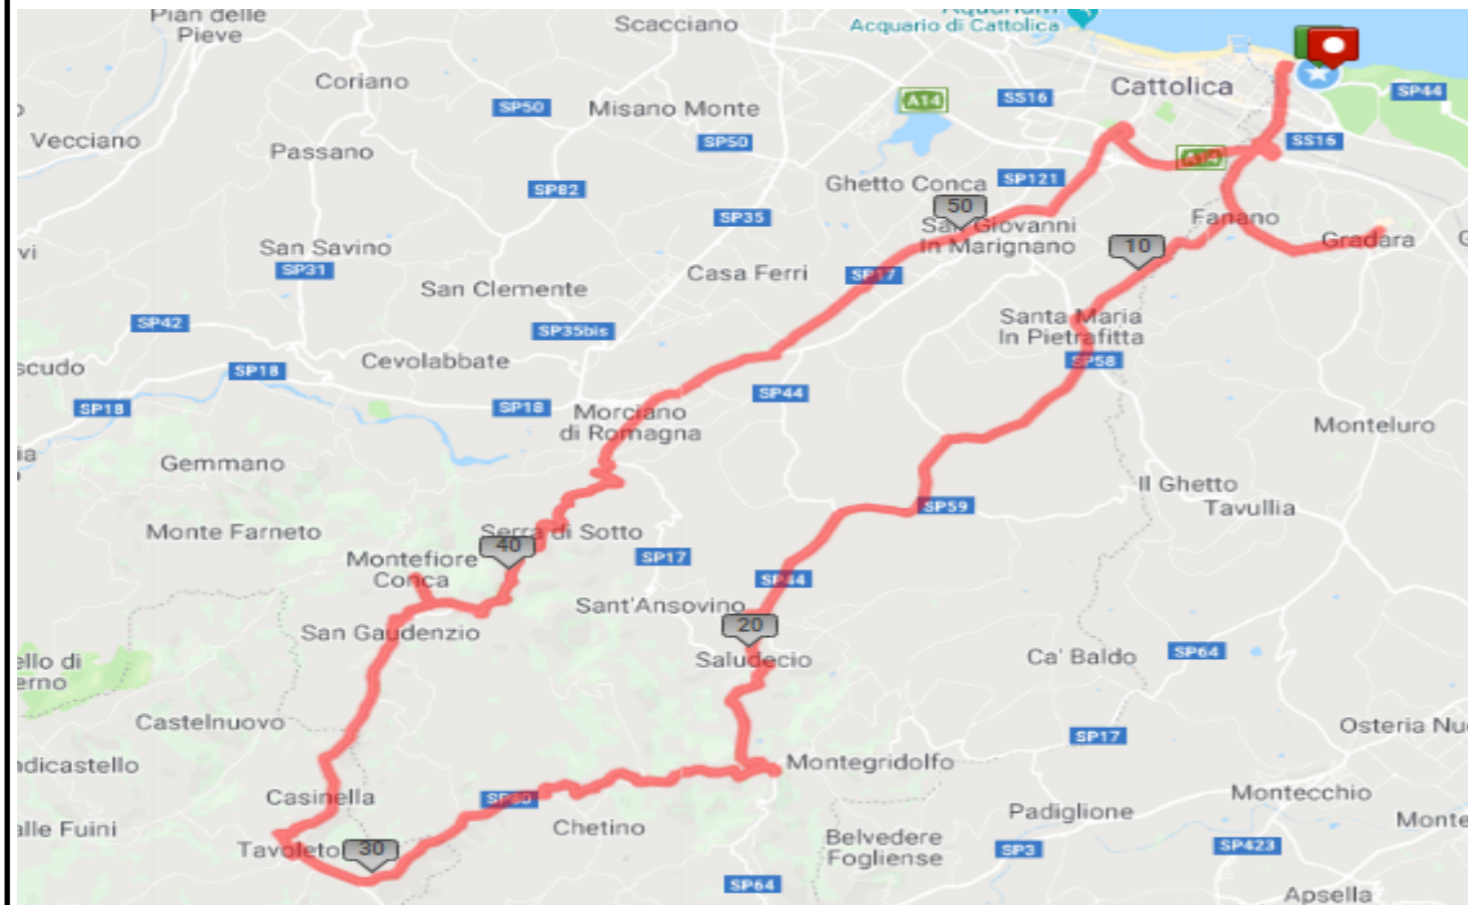

Saludecio & Mondaino - 59km

EASY TOUR 3

ELEVATION (m)

START ELEVATION
46 M

MAX ELEVATION
424 M

GAIN
1004 M

CLIMBS ON ROUTE