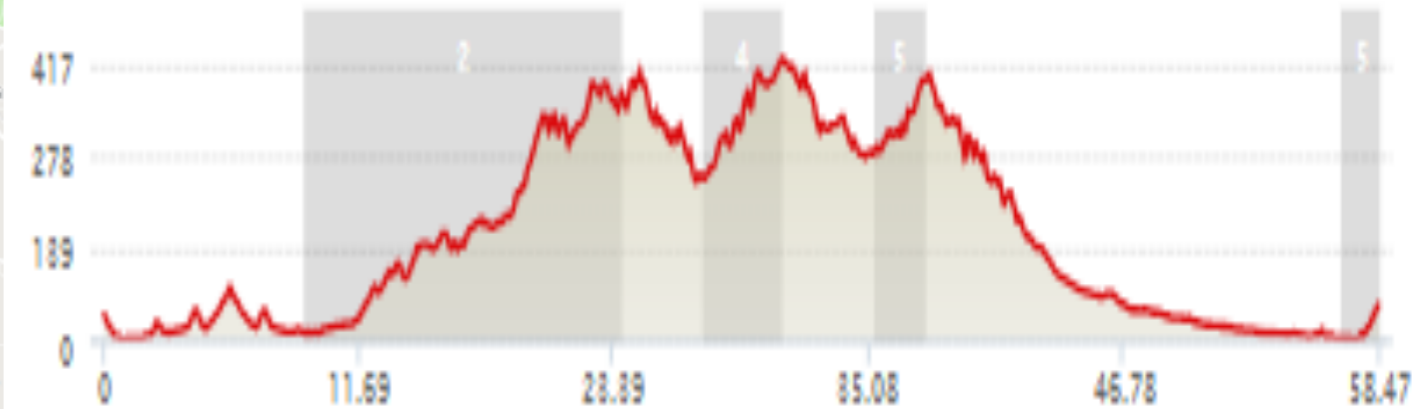

Saludecio & Mondaino - 59km

EASY TOUR 3

ELEVATION (m)

START ELEVATION
46 M

MAX ELEVATION
424 M

GAIN
1004 M

CLIMBS ON ROUTE