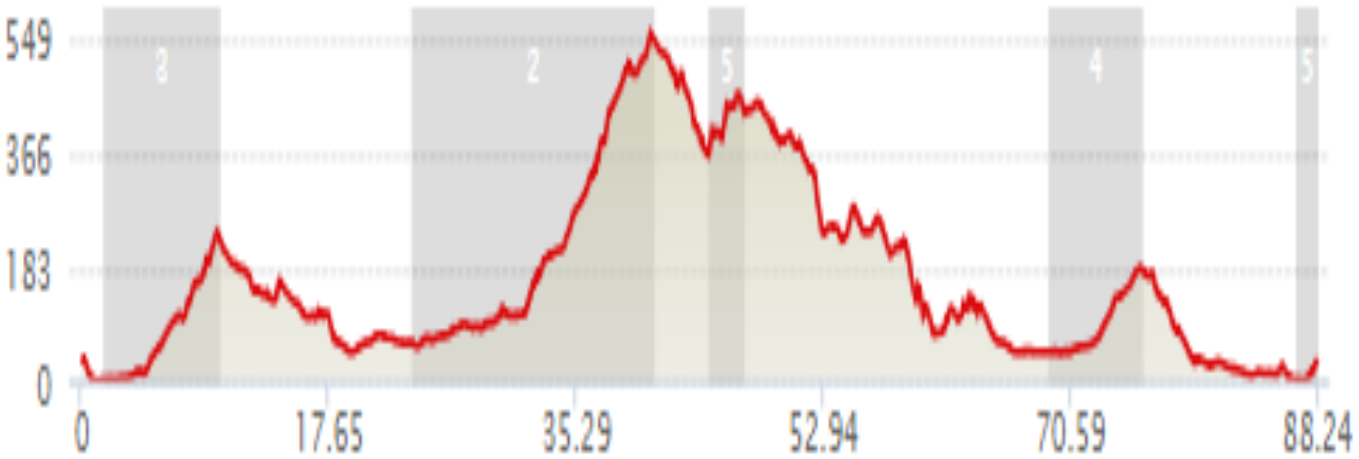

Urbino (La Torre) - 89km

ELEVATION (m)

START ELEVATION

45 M

MAX ELEVATION

556 M

GAIN

1342 M

CLIMBS ON ROUTE

MEDIUM TOUR 1