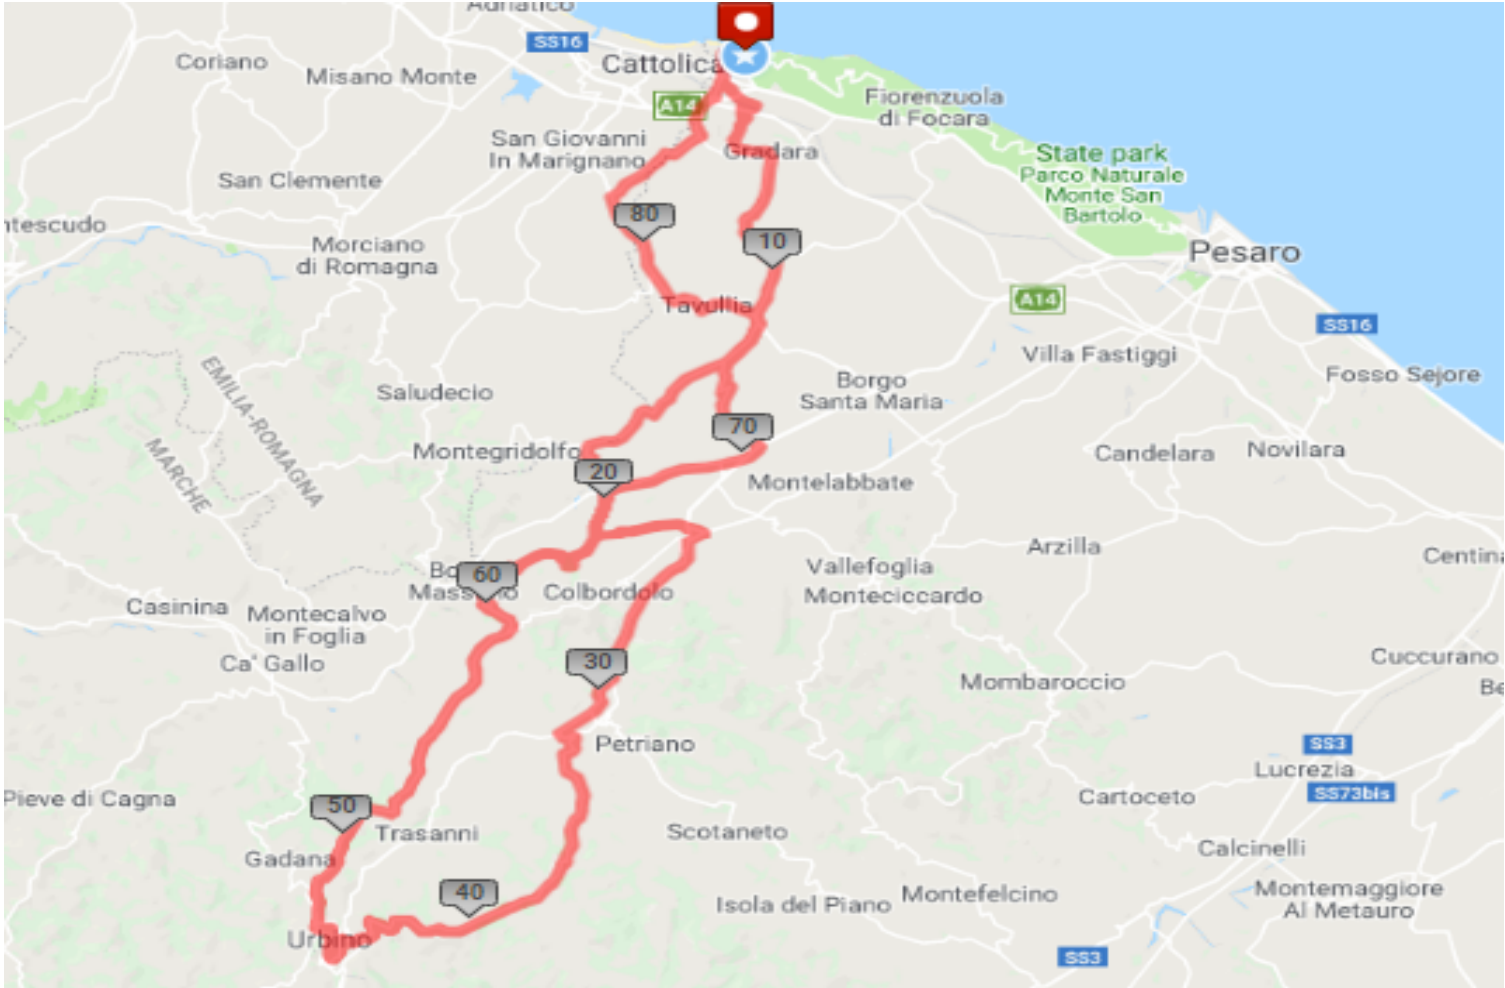

Urbino (La Torre) - 89km

ELEVATION (m)

START ELEVATION

45 M

MAX ELEVATION

556 M

GAIN

1342 M

CLIMBS ON ROUTE

MEDIUM TOUR 1