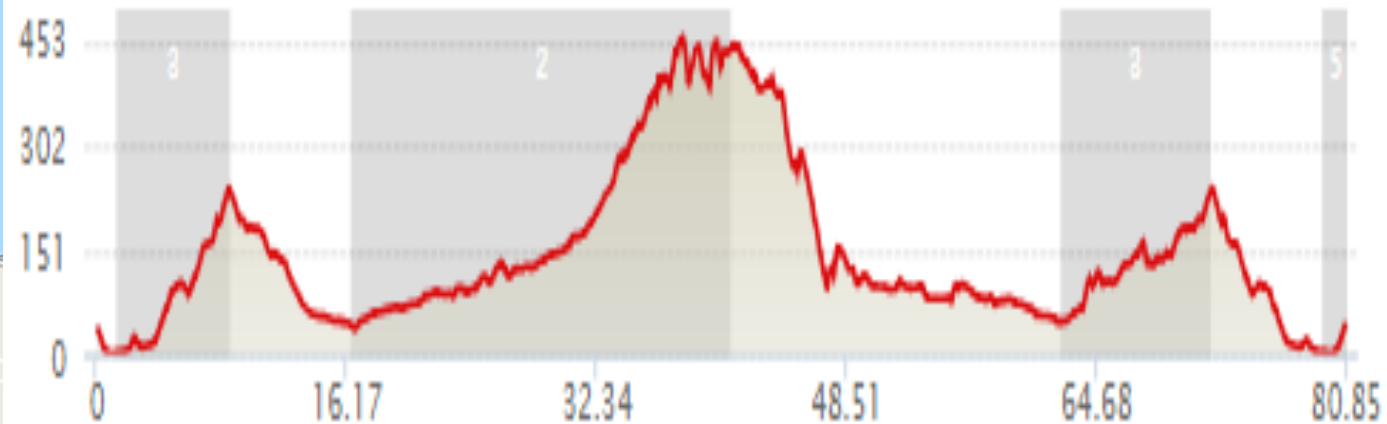

# Urbino (Trasanni) - 80km

ELEVATION (m)

START ELEVATION  
45 M

MAX ELEVATION  
460 M

GAIN  
1260 M

CLIMBS ON ROUTE

1 2 1

EASY TOUR 1